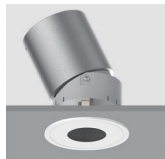

W system	lm system	optics	code
6W	328	10°	AFP6006W-30N10-W
6W	407	24°	AFP6006W-30N24-W
6W	417	36°	AFP6006W-30N36-W
6W	411	50°	AFP6006W-30N50-W