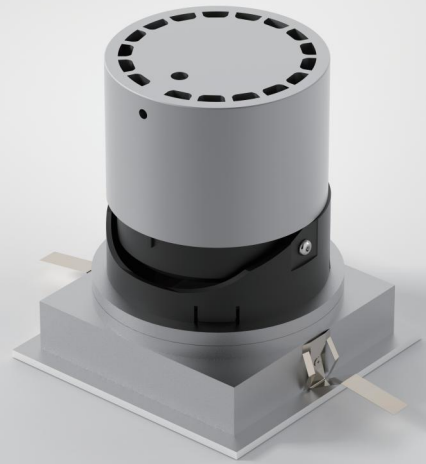

Specification Code

Type	Cut out	Power	Colour Temp	Driver	Beam Width	Bezel Colour	Baffle Colour	Options
MF	75	08W	30	N	24	W	B	C
MF/Fixed	22/22mm		27/2700K	M/Mains Dim	05/5°	W/White	B/Black Specular	C/Clear Lens
AF/Adjustable	33/33mm		30/3000K	D/DALI	10/10°	B/Black	S/Silver Specular	F/Frosted Lens
MFL/Lens type, Fixed	35/35mm 40/40mm		40/4000K WD/Warm Dim	0/0-10V N/Non Dim	13/13° 15/15°	L/Polished Chrome G/Polished Brass	W/White Matt BM/Black Matt	H/Honeycomb S/Spread Lense
AFL/Lens type, Adjustable	45/45mm 55/55mm		1840/1800K-4000K 2765/2700K-6500K	X/No Driver	20/20° 24/24°	J/Antique Bronze S/Satin Nickle		
MFW/Wall Wash	58/58mm				30/30°			
MFZ/Zoomable	75/75mm				36/36°			
MFP/Pinhole	80/80mm				50/50°			
MFQ/Fixed Square	100/100mm