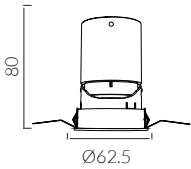

MOOD DOWNLIGHT

Φ58 Adjustable Round

cutout :58mm

Adjustable Optic

IP Rating:	IP20 and IP44 options
Optics:	10°/24°/36°/50°
UGR:	< 10
CRI:	98Ra
Lifetime:	>50,000 hrs (L70 B10)
CCT:	2700K/3000K/3500K/4000K/5000K/
Typical Source Efficacy (lm/W):	2000K-3000K/1800K-4000K/2700K-6000K
Control:	110
Binning:	On/off, Mains Dim, 0/1-10V, Dali, Zigbee, Casambi
Input:	2 Step MacAdams
Output:	AC220-240V 50/60Hz DC 36V 150mA 6W DC 36V 200mA 8W DC 36V 250mA 10W
Ambient temp:	-20 °C to 45 °C
Class:	II
Optional accessories:	Honeycomb louvre, Solite Lense, Spread Lense, Colour Filter

10W Ra98 3000K 10°

h(m)	E(lx)	D(m)
0.5	8431	0.11
1.0	2108	0.21
1.5	937	0.32
2.0	527	0.43
2.5	337	0.53
3.0	234	0.64

10W Ra98 3000K 24°

h(m)	E(lx)	D(m)
0.5	4847	0.21
1.0	1212	0.43
1.5	539	0.64
2.0	303	0.86
2.5	194	1.07
3.0	135	1.29