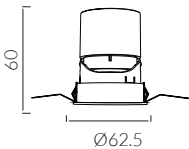

MOOD SHALLOWSHINE

Φ58 Adjustable Round

cutout :58mm

Adjustable Optic

Designed for super eye comfort,
minimum glare

IP Rating:	IP20 and IP44 options
Optics:	10°/24°/36°/50°
UGR:	<10
CRI:	98Ra
Lifetime:	>50,000 hrs (L70 B10)
CCT:	2700K/3000K/3500K/4000K/5000K/ 2000K-3000K/1800K-4000K/2700K-6000K
Typical Source	
Efficacy (lm/W):	110
Control:	On/off, Mains Dim, 0/1-10V, Dali, Zigbee, Casambi
Binning:	2 Step MacAdams
Input:	AC220-240V 50/60Hz
Output:	DC 36V 150mA 6W DC 36V 200mA 8W
Ambient temp:	-20 °C to 45 °C
Class:	II
Optional accessories:	Honeycomb louvre, Solite Lense, Spread Lense, Colour Filter

8W Ra98 3000K 10°

h(m)	E(lx)	D(m)
0.5	7812	0.10
1.0	1953	0.20
1.5	868	0.30
2.0	488	0.40
2.5	312	0.50
3.0	217	0.60

8W Ra98 3000K 24°

h(m)	E(lx)	D(m)
0.5	4392	0.21
1.0	1098	0.43
1.5	488	0.64
2.0	274	0.85
2.5	176	1.06
3.0	122	1.28