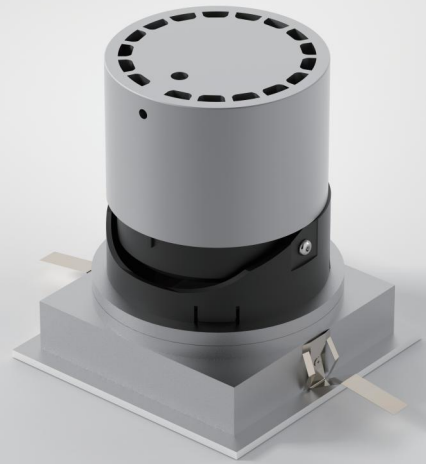

D for DuraGreen Design

Specification Code

Type	Cut out	Power	Colour Temp	Driver	Beam Width	Bezel Colour	Baffle Colour	Options
MF	75	08W	30	N	24	W	B	C
MF/Fixed	22/22mm		27/2700K	M/Mains Dim	05/5°	W/White	B/Black Specular	C/Clear Lens
AF/Adjustable	33/33mm		30/3000K	D/DALI	10/10°	B/Black	S/Silver Specular	F/Frosted Lens
MFL/Lens type, Fixed	35/35mm 40/40mm		40/4000K WD/Warm Dim	0/0-10V N/Non Dim	13/13° 15/15°	L/Polished Chrome G/Polished Brass	W/White Matt BM/Black Matt	H/Honeycomb S/Spread Lense
AFL/Lens type, Adjustable	45/45mm 55/55mm		1840/1800K-4000K 2765/2700K-6500K	X/No Driver	20/20° 24/24°	J/Antique Bronze S/Satin Nickle		
MFW/Wall Wash	58/58mm				30/30°			
MFZ/Zoomable	75/75mm				36/36°			
MFP/Pinhole	80/80mm				50/50°			
MFQ/Fixed Square	100/100mm