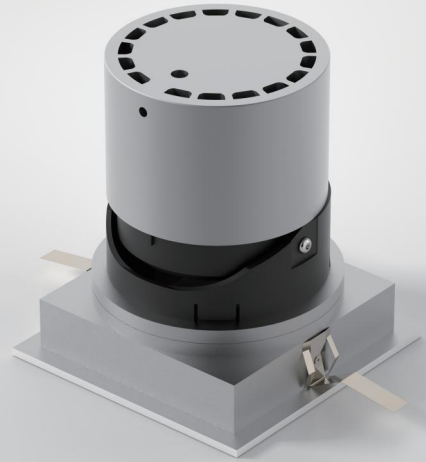

D for DuraGreen Design

Specification Code

Type	Cut out	Power	Colour Temp	Driver	Beam Width	Bezel Colour	Baffle Colour	Options
MF	75	08W	30	N	24	W	B	C
MF/Fixed	22/22mm		27/2700K	M/Mains Dim	05/5°	W/White	B/Black Specular	C/Clear Lens
AF/Adjustable	33/33mm		30/3000K	D/DALI	10/10°	B/Black	S/Silver Specular	F/Frosted Lens
MFL/Lens type,	35/35mm		40/4000K	0/0-10V	13/13°	L/Polished Chrome	W/White Matt	H/Honeycomb
Fixed	40/40mm		WD/Warm Dim	N/Non Dim	15/15°	G/Polished Brass	BM/Black Matt	S/Spread Lens
AFL/Lens type,	45/45mm		1840/1800K-4000K	X/No Driver	20/20°	J/Antique Bronze		
Adjustable	55/55mm		2765/2700K-6500K		24/24°	S/Satin Nickle		
MFW/Wall Wash	58/58mm				30/30°			
MFZ/Zoomable	75/75mm				36/36°			
MFP/Pinhole	80/80mm				50/50°			
MFQ/Fixed Square	100/100mm