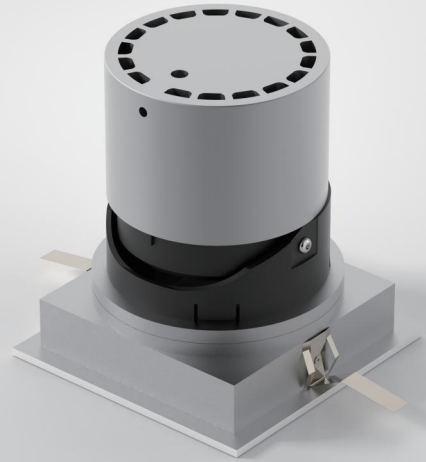

## Specification Code

| Type                         | Cut out            | Power      | Colour Temp                          | Driver               | Beam Width       | Bezel Colour                          | Baffle Colour                 | Options                       |
|------------------------------|--------------------|------------|--------------------------------------|----------------------|------------------|---------------------------------------|-------------------------------|-------------------------------|
| <b>MF</b>                    | <b>75</b>          | <b>08W</b> | <b>30</b>                            | <b>N</b>             | <b>24</b>        | <b>W</b>                              | <b>B</b>                      | <b>C</b>                      |
| MF/Fixed                     | 22/22mm            |            | 27/2700K                             | M/Mains Dim          | 05/5°            | W/White                               | B/Black Specular              | C/Clear Lens                  |
| AF/Adjustable                | 33/33mm            |            | 30/3000K                             | D/DALI               | 10/10°           | B/Black                               | S/Silver Specular             | F/Frosted Lens                |
| MFL/Lens type,<br>Fixed      | 35/35mm<br>40/40mm |            | 40/4000K<br>WD/Warm Dim              | 0/0-10V<br>N/Non Dim | 13/13°<br>15/15° | L/Polished Chrome<br>G/Polished Brass | W/White Matt<br>BM/Black Matt | H/Honeycomb<br>S/Spread Lense |
| AFL/Lens type,<br>Adjustable | 45/45mm<br>55/55mm |            | 1840/1800K-4000K<br>2765/2700K-6500K | X/No Driver          | 20/20°<br>24/24° | J/Antique Bronze<br>S/Satin Nickle    |                               |                               |
| MFW/Wall Wash                | 58/58mm            |            |                                      |                      | 30/30°           |                                       |                               |                               |
| MFZ/Zoomable                 | 75/75mm            |            |                                      |                      | 36/36°           |                                       |                               |                               |
| MFP/Pinhole                  | 80/80mm            |            |                                      |                      | 50/50°           |                                       |                               |                               |
| MFQ/Fixed Square             | 100/100mm          |            |                                      |                      |                  |                                       |                               |                               |