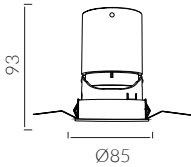

## Φ75 Adjustable Round

cutout :75mm

Adjustable Optic

VARIABLE BEAM SPOT

|                   |   |
|-------------------|---|
| <b>IP Rating:</b> | IP20 and IP44 options   |
| <b>Optics:</b>    | 15°-50°   |
| <b>UGR:</b>       | <10   |
| <b>CRI:</b>       | 98Ra  |
| <b>Lifetime:</b>  | >50,000 hrs (L70 B10)   |
| <b>CCT:</b>       | 2700K/3000K/3500K/4000K/5000K/<br>2000K-3000K/1800K-4000K/2700K-6000K |