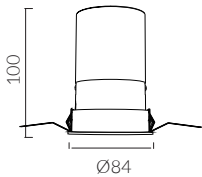

MOOD DOWNLIGHT

Φ75

Fixed Round Wall Wash

cutout :75mm

Wall Wash optic

X = distance to wall
= ceiling height ÷ 5.5

Recessed round wall-washer luminaire designed for creating a vertical downward beam of light