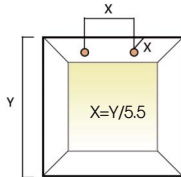

MOOD DOWNLIGHT

Φ75

Fixed Round Wall Wash

cutout :75mm

Wall Wash optic

X = distance to wall
= ceiling height ÷ 5.5

Recessed round wall-washer luminaire designed for creating a vertical downward beam of light