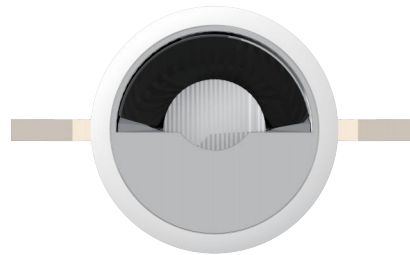

MOOD DOWNLIGHT

Φ75

Fixed Round Wall Wash

cutout :75mm

Wall Wash optic

X = distance to wall
= ceiling height ÷ 5.5

Recessed round wall-washer luminaire designed for creating a vertical downward beam of light

IP Rating: IP20 and IP44 options
Optics: Wall Wash
UGR: <17
CRI: 98Ra
Lifetime: >50,000 hrs (L70 B10)
CCT: 2700K/3000K/3500K/4000K/5000K/
2000K-3000K/1800K-4000K/2700K-6000K

Typical Source
Efficacy (lm/W): 110
Control: On/off, Mains Dim, 0/1-10V, Dali, Zigbee, Casambi
Binning: 2 Step MacAdams
Input: AC220-240V 50/60Hz
Output: DC 36V 200mA 8W
DC 36V 250mA 10W
DC 36V 300mA 12W
Ambient temp: -20 C to 45 C
Class: II

W system	lm system	optics	code
10W	516	Wall Wash	MFW7510W-30NWS-W

W system	lm system	optics	code
12W	590	Wall Wash	MFW7512W-30NWS-W

MOOD light fittings, stylishly designed with trendy colors and high-quality materials, radiate sophistication and elegance. They offer endless possibilities and exceptional versatility, easily adapting to any space.

Black Matt

White Matt

Silver Matt

Black Specular

Silver Specular

Gold Specular

Grey Specular

Specification Code