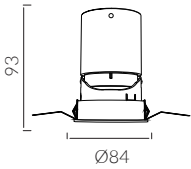

MOOD DOWNLIGHT

Φ75 Adjustable Round

cutout :75mm

Adjustable Optic

IP Rating: IP20 and IP44 options
Optics: 5°/10°/15°/24°/36°/50°
UGR: <10
CRI: 98Ra
Lifetime: >50,000 hrs (L70 B10)
CCT: 2700K/3000K/3500K/4000K/5000K/
 2000K-3000K/1800K-4000K/2700K-6000K