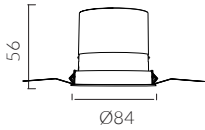

MOOD SHALLOWSHINE

Φ75 Fixed Round

Designed for super eye comfort,
minimum glare

IP Rating:	IP20 and IP44 options
Optics:	24°/36°/50°
UGR:	<10
CRI:	98Ra
Lifetime:	>50,000 hrs (L70 B10)
CCT:	2700K/3000K/3500K/4000K/5000K/ 2000K-3000K/1800K-4000K/2700K-6000K
Typical Source	
Efficacy (lm/W):	110
Control:	On/off, Mains Dim, 0/1-10V, Dali, Zigbee, Casambi
Binning:	2 Step MacAdams
Input:	AC220-240V 50/60Hz
Output:	DC 36V 200mA 8W DC 36V 250mA 10W
Ambient temp:	-20 °C to 45 °C
Class:	II
Optional accessories:	Honeycomb louvre, Solite Lense, Spread Lense, Colour Filter

10W Ra98 3000K 24°

h(m)	E lx	D(m)
0.5	6416	0.20
1.0	1604	0.39
1.5	713	0.59
2.0	401	0.78
2.5	257	0.98
3.0	178	1.18

10W Ra98 3000K 36°

h(m)	E lx	D(m)
0.5	3888	0.29
1.0	972	0.59
1.5	432	0.88
2.0	243	1.18
2.5	156	1.47
3.0	108	1.77