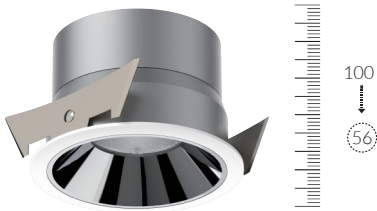

MOOD SHALLOWSHINE

Φ75 Fixed Round

Designed for super eye comfort,
minimum glare

IP Rating:	IP20 and IP44 options
Optics:	24°/36°/50°
UGR:	<10
CRI:	98Ra
Lifetime:	>50,000 hrs (L70 B10)
CCT:	2700K/3000K/3500K/4000K/5000K/ 2000K-3000K/1800K-4000K/2700K-6000K
Typical Source	
Efficacy (lm/W):	110
Control:	On/off, Mains Dim, 0/1-10V, Dali, Zigbee, Casambi
Binning:	2 Step MacAdams
Input:	AC220-240V 50/60Hz
Output:	DC 36V 200mA 8W DC 36V 250mA 10W
Ambient temp:	-20 °C to 45 °C
Class:	II
Optional accessories:	Honeycomb louvre, Solite Lense, Spread Lense, Colour Filter

10W Ra98 3000K 24°

h(m)	E lx	D(m)
0.5	6416	0.20
1.0	1604	0.39
1.5	713	0.59
2.0	401	0.78
2.5	257	0.98
3.0	178	1.18

10W Ra98 3000K 36°

h(m)	E lx	D(m)
0.5	3888	0.29
1.0	972	0.59
1.5	432	0.88
2.0	243	1.18
2.5	156	1.47
3.0	108	1.77