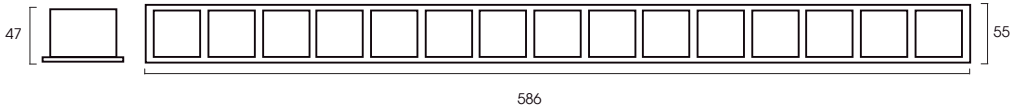

## Recessed 15 Spots Linear

cutout :580\*48mm

Fixed

White Painted

Black Painted

<b>IP Rating:</b>	IP20 and IP44 options
<b>Optics:</b>	12°/24°/38°/50°/Wall Wash
<b>UGR:</b>	<10
<b>CRI:</b>	92Ra
<b>Lifetime:</b>	>50,000 hrs (L70 B10)
<b>CCT:</b>	3000K/RGB
<b>Typical Source Efficacy (lm/W):</b>	113
<b>Control:</b>	On/off, Mains Dim, 0/1-10V, Dali, Zigbee, Casambi
<b>Binning</b>	2 Step MacAdams
<b>Input:</b>	AC220-240V 50/60Hz
<b>Output:</b>	DC 24V 6W
<b>Ambient temp:</b>	-20 °C to 45 °C
<b>Class:</b>	II