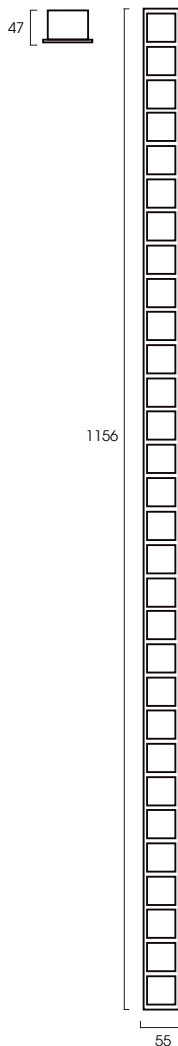

FLOW

Recessed 30 Spots Linear

cutout: 1150*48mm

Fixed

White Painted

Black Painted

IP Rating:	IP20 and IP44 options
Optics:	12°/24°/38°/50°/Wall Wash
UGR:	<10
CRI:	92Ra
Lifetime:	>50,000 hrs (L70 B10)
CCT:	3000K/RGB
Typical Source Efficacy (lm/W):	113
Control:	On/off, Mains Dim, 0/1-10V, Dali, Zigbee, Casambi
Binning	2 Step MacAdams
Input:	AC220-240V 50/60Hz
Output:	DC 24V 12W
Ambient temp:	-20 °C to 45 °C
Class:	II

DuraGreen project:
Versace Showroom

W system	lm system	optics	code
12W	1036	12°	FFL3024V12W-30N12-B
12W	1088	24°	FFL3024V12W-30N24-B
12W	1143	38°	FFL3024V12W-30N38-B
12W	1117	50°	FFL3024V12W-30N50-B