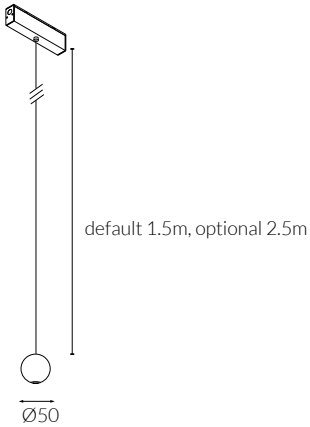

HALO 48V

Φ50 48V Pendant

Ceiling hook to move light point

 Anodized Grey

IP Rating:	IP20
Optics:	15°/25°/30°/50°/60°
UGR:	<10
CRI:	92Ra
Lifetime:	>50,000 hrs (L70 B10)
CCT:	2700K/3000K/3500K/4000K/5000K
Typical Source	
Efficacy (lm/W):	113
Control:	On/off, 0/1-10V, Dali, Zigbee, Casambi
Binning	2 Step MacAdams
Input:	48 VDC
Output:	DC 3V 650mA 3W
Ambient temp:	-20 °C to 45 °C
Class:	III

W system	lm system	optics	code
3W	148	15°	M22S5003W-30N15-SG
3W	157	25°	M22S5003W-30N25-SG
3W	179	30°	M22S5003W-30N30-SG
3W	162	50°	M22S5003W-30N50-SG
3W	159	60°	M22S5003W-30N60-SG