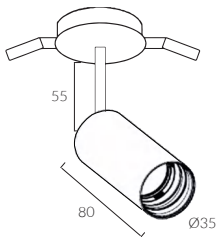

ORBIT

Φ35 Recessed Adjustable Spotlight

cutout :58mm

Adjustable Optic

IP Rating:	IP20 and IP44 options
Optics:	15°/30°/40°/55°
UGR:	< 10
CRI:	98Ra
Lifetime:	>50,000 hrs (L70 B10)
CCT:	2700K/3000K
Typical Source	
Efficacy (lm/W):	110
Control:	On/off, Mains Dim, 0/1-10V, Dali, Zigbee, Casambi
Binning:	2 Step MacAdams
Input:	AC220-240V 50/60Hz
Output:	DC 36V 150mA 6W
Ambient temp:	-20 °C to 45 °C
Class:	II
Optional accessories:	Honeycomb louvre, Solite Lens, Spread Lens, Colour Filter

6W Ra98 3000K 15°

h(m)	E(lx)	D(m)
0.5	4391	0.14
1.0	1098	0.27
1.5	488	0.41
2.0	274	0.55
2.5	176	0.68
3.0	122	0.82

6W Ra98 3000K 30°

h(m)	E(lx)	D(m)
0.5	2085	0.28
1.0	521	0.55
1.5	232	0.83
2.0	130	1.10
2.5	83	1.38
3.0	58	1.65

6W Ra98 3000K 40°

h(m)	E(lx)	D(m)
0.5	1572	0.38
1.0	393	0.76
1.5	175	1.15
2.0	98	1.53
2.5	63	1.91
3.0	44	2.29

6W Ra98 3000K 55°

h(m)	E(lx)	D(m)
0.5	707	0.53
1.0	177	1.07
1.5	79	1.60
2.0	44	2.14
2.5	28	2.67
3.0	20	3.20

W system	lm system	optics	code
6W	267	15°	MAR3506W-30N15-B
6W	353	30°	MAR3506W-30N30-B
6W	430	40°	MAR3506W-30N40-B
6W	415	55°	MAR3506W-30N55-B