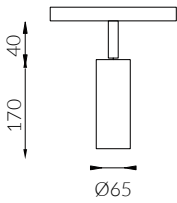

ORBIT

Φ65 Adjustable Round 220-240V~ Track Light

Adjustable Optic

IP Rating:	IP20
Optics:	12°/20°/36°/55°
UGR:	<10
CRI:	98Ra
Lifetime:	>50,000 hrs (L70 B10)
CCT:	2700K/3000K
Typical Source	
Efficacy (lm/W):	110
Control:	On/off, Mains Dim, 0/1-10V, Dali, Zigbee, Casambi
Binning	2 Step MacAdams
Input:	AC220-240V 50/60Hz
Output:	DC 36V 500mA 20W DC 36V 600mA 25W DC 36V 700mA 30W
Ambient temp:	-20 °C to 45 °C
Class:	II
Optional accessories:	Honeycomb louvre, Solite Lense, Spread Lense, Colour Filter

30W Ra98 3000K 20°

h(m)	E(lx)	D(m)
1.0	7321	0.36
2.0	1830	0.71
3.0	813	1.10
4.0	450	1.40
5.0	293	1.80
6.0	203	2.10

30W Ra98 3000K 36°

h(m)	E(lx)	D(m)
1.0	2993	0.83
2.0	748	1.30
3.0	333	0.90
4.0	187	2.50
5.0	120	3.20
6.0	83	3.80