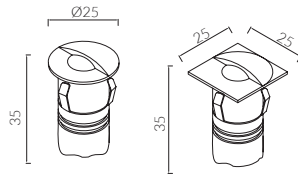

# MOOD STEP LIGHT

Φ22

Fixed Round Wall Wash

cutout:22mm

Wall Wash Optic

Accessories not included

4-way connector

6-way connector

10-way connector

<b>IP Rating:</b>	IP20
<b>Optics:</b>	Wall Wash
<b>UGR:</b>	<17
<b>CRI:</b>	92Ra
<b>Lifetime:</b>	>50,000 hrs (L70 B10)
<b>CCT:</b>	2700K/3000K/3500K/4000K/5000K
<b>Typical Source</b>	
<b>Efficacy (lm/W):</b>	103
<b>Control:</b>	On/off, Mains Dim, 0/1-10V, Dali, Zigbee, Casambi
<b>Binning:</b>	2 Step MacAdams
<b>Input:</b>	AC220-240V 50/60Hz
<b>Output:</b>	DC 3V 300mA 1.3W
<b>Ambient temp:</b>	-20 °C to 45 °C
<b>Class:</b>	II