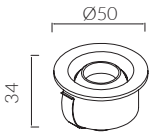

MOOD STAR

Φ45 Adjustable Round

cutout:45mm

Adjustable Optic

○ White

True non-intrusive-in lighting solutions to integrate lighting with architecture

h(m)	E(lx)	D(m)
0.5	4168	0.11
1.0	1042	0.23
1.5	463	0.34
2.0	261	0.46
2.5	167	0.57
3.0	116	0.65