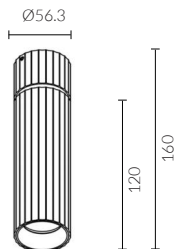

RENAISSANCE

56 Adjustable Surface

IP Rating:	IP20
Optics:	15°
UGR:	< 10
CRI:	98Ra
Lifetime:	>50,000 hrs (L70 B10)
CCT:	3000K
Typical Source	
Efficacy (lm/W):	113
Control:	On/off, Mains Dim, 0/1-10V, Dali, Casambi
Binning	2 Step MacAdams
Input:	AC220-240V 50/60Hz
Output:	DC36V 300mA 12W
Ambient temp:	-20 °C to 45 °C
Class:	II

W system	lm system	optics	code
12W	782	15°	TC1A5612W-30N15