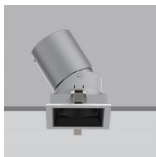

W system	lm system	optics	code
8W	384	10°	AFQ6008W-30N10-W
8W	501	24°	AFQ6008W-30N24-W
8W	517	36°	AFQ6008W-30N36-W
8W	512	50°	AFQ6008W-30N50-W