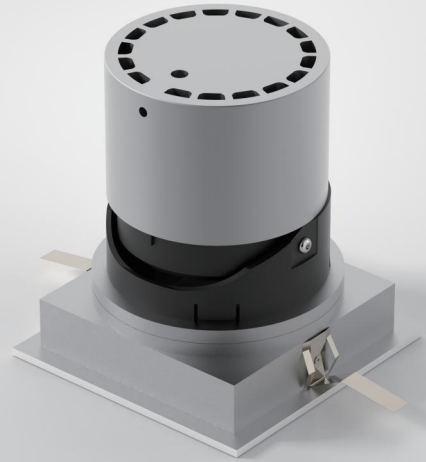

D for DuraGreen Design

Specification Code

Type	Cut out	Power	Colour Temp	Driver	Beam Width	Bezel Colour	Baffle Colour	Options
MF	75	08W	30	N	24	W	B	C
MF/Fixed	22/22mm		27/2700K	M/Mains Dim	05/5°	W/White	B/Black Specular	C/Clear Lens
AF/Adjustable	33/33mm		30/3000K	D/DALI	10/10°	B/Black	S/Silver Specular	F/Frosted Lens
MFL/Lens type, Fixed	35/35mm 40/40mm		40/4000K WD/Warm Dim	0/0-10V N/Non Dim	13/13° 15/15°	L/Polished Chrome G/Polished Brass	W/White Matt BM/Black Matt	H/Honeycomb S/Spread Lens
AFL/Lens type, Adjustable	45/45mm 55/55mm		1840/1800K-4000K 2765/2700K-6500K	X/No Driver	20/20° 24/24°	J/Antique Bronze S/Satin Nickle		
MFW/Wall Wash	58/58mm				30/30°			
MFZ/Zoomable	75/75mm				36/36°			
MFP/Pinhole	80/80mm				50/50°			
MFQ/Fixed Square	100/100mm