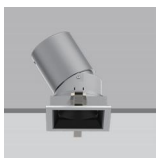

W system	lm system	optics	code
10W	411	10°	AFQ6010W-30N10-W
10W	554	24°	AFQ6010W-30N24-W
10W	567	36°	AFQ6010W-30N36-W
10W	558	50°	AFQ6010W-30N50-W