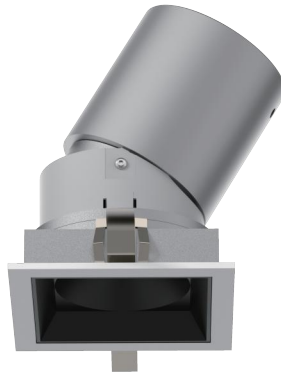

## ◻ 60\*60 Adjustable Square

cutout :60\*60mm

Adjustable Optic

Wall Wash optic

Wall Wash

- IP Rating:** IP20 and IP44 options
- Optics:** 10°/24°/36°/50°/Wall Wash
- UGR:** < 10
- CRI:** 98Ra
- Lifetime:** >50,000 hrs (L70 B10)
- CCT:** 2700K/3000K/3500K/4000K/5000K/  
2000K-3000K/1800K-4000K/2700K-6000K