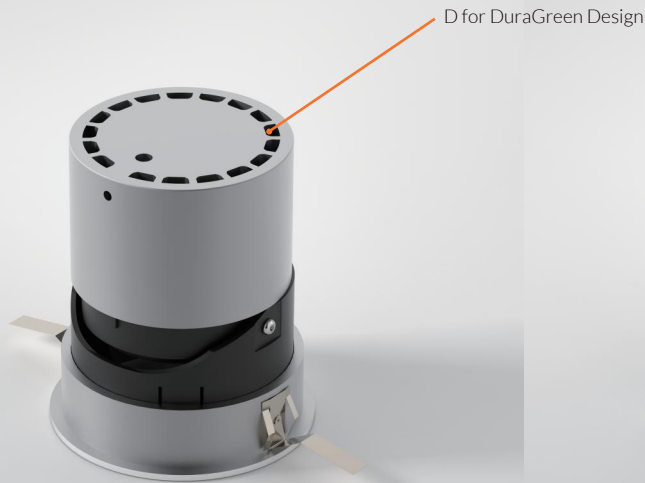

Specification Code

Type	Cut out	Power	Colour Temp	Driver	Beam Width	Bezel Colour	Baffle Colour	Options
MF	75	08W	30	N	24	W	B	C
MF/Fixed	22/22mm		27/2700K	M/Mains Dim	05/5°	W/White	B/Black Specular	C/Clear Lens
AF/Adjustable	33/33mm		30/3000K	D/DALI	10/10°	B/Black	S/Silver Specular	F/Frosted Lens
MFL/Lens type, Fixed	35/35mm 40/40mm		40/4000K WD/Warm Dim	0/0-10V N/Non Dim	13/13° 15/15°	L/Polished Chrome G/Polished Brass	W/White Matt BM/Black Matt	H/Honeycomb S/Spread Lense
AFL/Lens type, Adjustable	45/45mm 55/55mm		1840/1800K-4000K 2765/2700K-6500K	X/No Driver	20/20° 24/24°	J/Antique Bronze S/Satin Nickle		
MFW/Wall Wash	58/58mm				30/30°			
MFZ/Zoomable	75/75mm				36/36°			
MFP/Pinhole	80/80mm				50/50°			
MFQ/Fixed Square	100/100mm