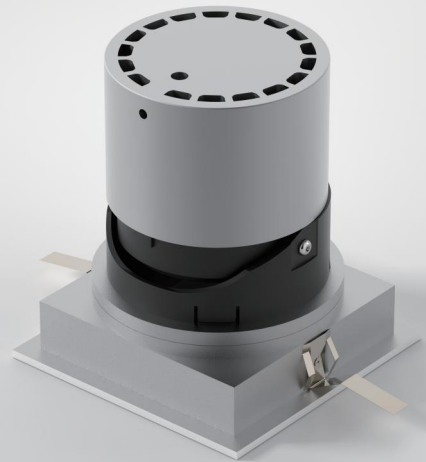

Specification Code

Type	Cut out	Power	Colour Temp	Driver	Beam Width	Bezel Colour	Baffle Colour	Options
MF	75	08W	30	N	24	W	B	C
MF/Fixed	22/22mm		27/2700K	M/Mains Dim	05/5°	W/White	B/Black Specular	C/Clear Lens
AF/Adjustable	33/33mm		30/3000K	D/DALI	10/10°	B/Black	S/Silver Specular	F/Frosted Lens
MFL/Lens type, Fixed	35/35mm 40/40mm		40/4000K WD/Warm Dim	0/0-10V N/Non Dim	13/13° 15/15°	L/Polished Chrome G/Polished Brass	W/White Matt BM/Black Matt	H/Honeycomb S/Spread Lense
AFL/Lens type, Adjustable	45/45mm 55/55mm		1840/1800K-4000K 2765/2700K-6500K	X/No Driver	20/20° 24/24°	J/Antique Bronze S/Satin Nickle		
MFW/Wall Wash	58/58mm				30/30°			
MFZ/Zoomable	75/75mm				36/36°			
MFP/Pinhole	80/80mm				50/50°			
MFQ/Fixed Square	100/100mm