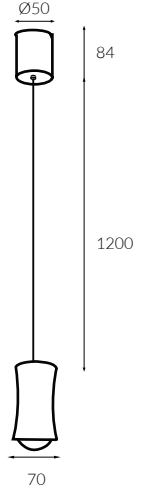

CONVEX

Φ70

Amber Pendant

Fixed Optic

Ceiling hook to move light point

White Painted

Black Painted

Satin Gold

cutout: 58mm

Recessed Trim

Surface

IP Rating:	IP20
Optics:	/
UGR:	<10
CRI:	/
Lifetime:	>50,000 hrs (L70 B10)
CCT:	Amber
Typical Source	
Efficacy (lm/W):	23
Control:	On/off, Mains Dim, 0/1-10V, Dali, Zigbee, Casambi
Binning	2 Step MacAdams
Input:	AC220-240V 50/60Hz
Output:	7W
Ambient temp:	-20 °C to 45 °C
Class:	II

W system	lm system	optics	code
Amber			
7W	235	-	PSS7007W-ABN00-SG

W system	lm system	optics	code
Amber			
7W	235	-	PSR7007W-ABN00-SG