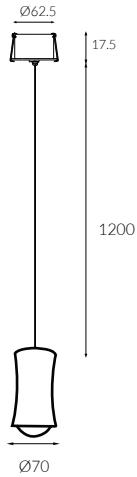

CONVEX

Φ70

Amber Pendant

Fixed Optic

Ceiling hook to move light point

White Painted

Black Painted

Satin Gold

cutout: 58mm

Recessed Trim

Surface

IP Rating:	IP20
Optics:	/
UGR:	<10
CRI:	/
Lifetime:	>50,000 hrs (L70 B10)
CCT:	Amber
Typical Source	
Efficacy (lm/W):	23
Control:	On/off, Mains Dim, 0/1-10V, Dali, Zigbee, Casambi
Binning	2 Step MacAdams
Input:	AC220-240V 50/60Hz
Output:	7W
Ambient temp:	-20 °C to 45 °C
Class:	II

W system	lm system	optics	code
Amber			
7W	235	-	PSS7007W-ABN00-SG

W system	lm system	optics	code
Amber			
7W	235	-	PSR7007W-ABN00-SG