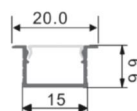

Accessories not included

GLL-1