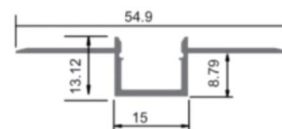

GLL-2

installation profile recommended