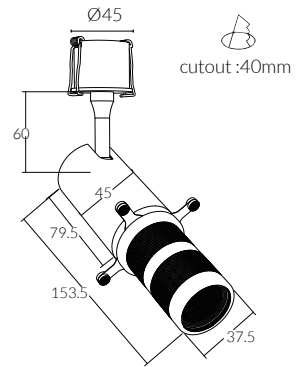

ORBIT

Φ45 Recessed Contour Spotlight

Adjustable Optic

 Black Painted

Recessed Trim

Recessed Trimless

- IP Rating:** IP20
- Optics:** Framing
- UGR:** < 10
- CRI:** 98Ra
- Lifetime:** >50,000 hrs (L70 B10)
- CCT:** 2700K/3000K
- Typical Source**
- Efficacy (lm/W):** 110
- Control:** On/off, Mains Dim, 0/1-10V, Dali, Zigbee, Casambi
- Binning:** 2 Step MacAdams
- Input:** AC220-240V 50/60Hz
- Output:** DC 36V 250mA 10W
- Ambient temp:** -20 °C to 45 °C
- Class:** II

10W Ra98 3000K 24°

h(m)	E(lx)	D(m)
0.5	3216	0.21
1.0	804	0.42
1.5	357	0.63
2.0	201	0.84
2.5	129	1.04
3.0	89	1.25

Recessed Trim

W system	lm system	code
10W	239	MARC4510W

Recessed Trimless

W system	lm system	code
10W	239	MATC4510W