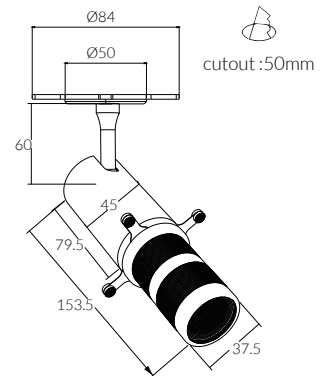

ORBIT

Φ45 Recessed Contour Spotlight

Adjustable Optic

 Black Painted

Recessed Trim

Recessed Trimless

- IP Rating:** IP20
- Optics:** Framing
- UGR:** < 10
- CRI:** 98Ra
- Lifetime:** >50,000 hrs (L70 B10)
- CCT:** 2700K/3000K
- Typical Source**
- Efficacy (lm/W):** 110
- Control:** On/off, Mains Dim, 0/1-10V, Dali, Zigbee, Casambi
- Binning:** 2 Step MacAdams
- Input:** AC220-240V 50/60Hz
- Output:** DC 36V 250mA 10W
- Ambient temp:** -20 °C to 45 °C
- Class:** II

10W Ra98 3000K 24°

h(m)	E(lx)	D(m)
0.5	3216	0.21
1.0	804	0.42
1.5	357	0.63
2.0	201	0.84
2.5	129	1.04
3.0	89	1.25

Recessed Trim

W system	lm system	code
10W	239	MARC4510W

Recessed Trimless

W system	lm system	code
10W	239	MATC4510W