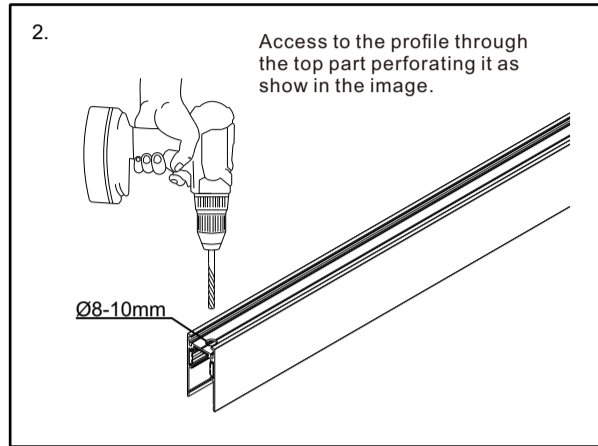

48V Trimless Track

DuraGreen®

Prior to commencing any installation, maintenance, or repair work, it is imperative to switch off the power supply.

48V Surface Track

DuraGreen®

Prior to commencing any installation, maintenance, or repair work, it is imperative to switch off the power supply.

48V Pendant Track

DuraGreen®

Prior to commencing any installation, maintenance, or repair work, it is imperative to switch off the power supply.