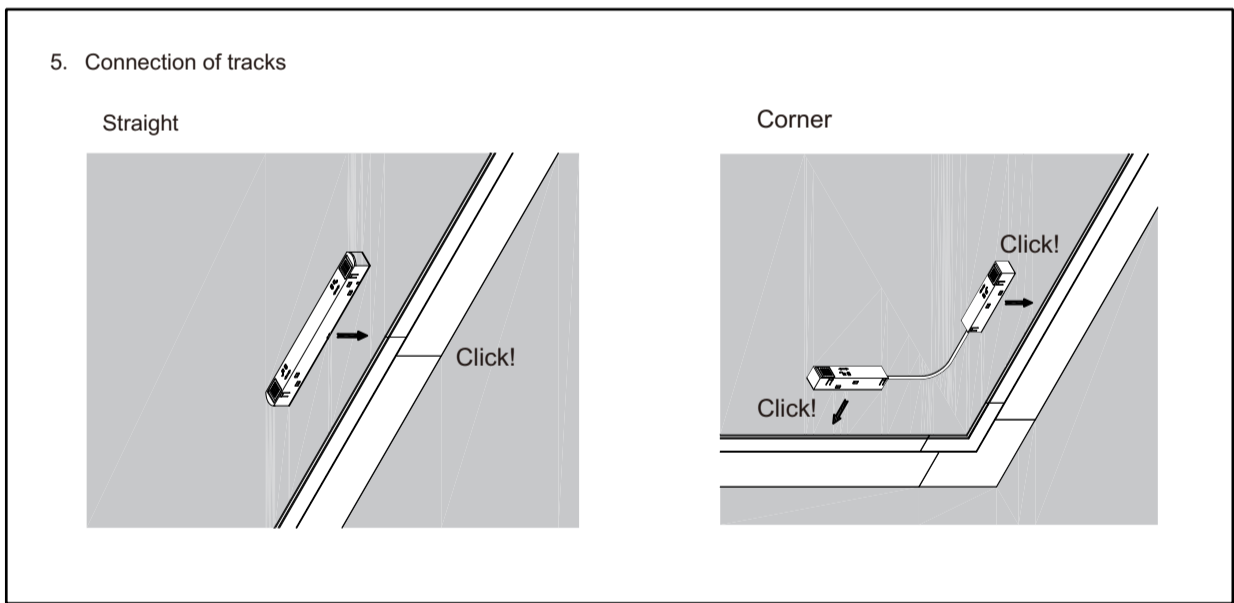

48V Trimless Track

DuraGreen®

Prior to commencing any installation, maintenance, or repair work, it is imperative to switch off the power supply.

48V Surface Track

DuraGreen®

Prior to commencing any installation, maintenance, or repair work, it is imperative to switch off the power supply.

48V Pendant Track

DuraGreen®

Prior to commencing any installation, maintenance, or repair work, it is imperative to switch off the power supply.