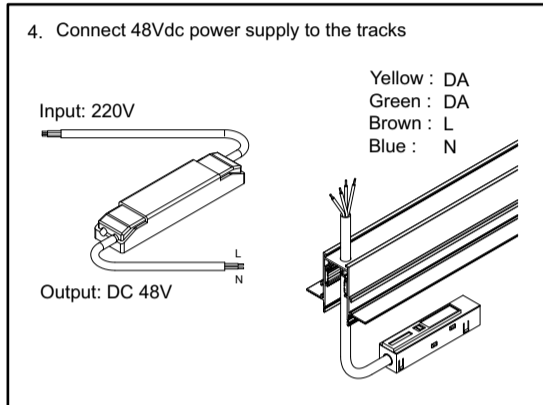

48V Trimless Track

DuraGreen®

Prior to commencing any installation, maintenance, or repair work, it is imperative to switch off the power supply.

48V Surface Track

DuraGreen®

Prior to commencing any installation, maintenance, or repair work, it is imperative to switch off the power supply.

48V Pendant Track

DuraGreen®

Prior to commencing any installation, maintenance, or repair work, it is imperative to switch off the power supply.