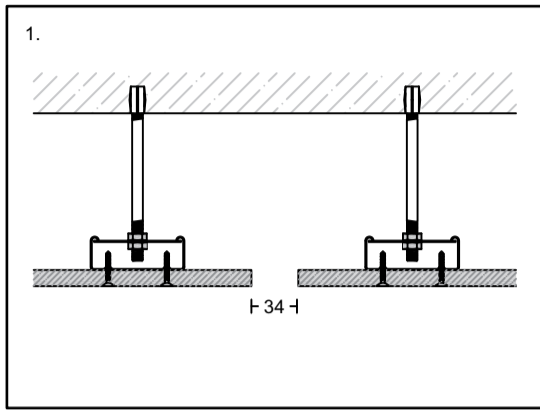

48V Trimless Track

DuraGreen®

Prior to commencing any installation, maintenance, or repair work, it is imperative to switch off the power supply.

48V Surface Track

DuraGreen®

Prior to commencing any installation, maintenance, or repair work, it is imperative to switch off the power supply.