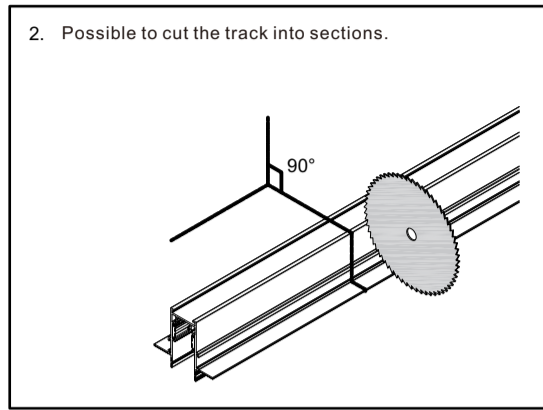

48V Trimless Track

DuraGreen®

Prior to commencing any installation, maintenance, or repair work, it is imperative to switch off the power supply.

48V Surface Track

DuraGreen®

Prior to commencing any installation, maintenance, or repair work, it is imperative to switch off the power supply.

48V Pendant Track

DuraGreen®

Prior to commencing any installation, maintenance, or repair work, it is imperative to switch off the power supply.