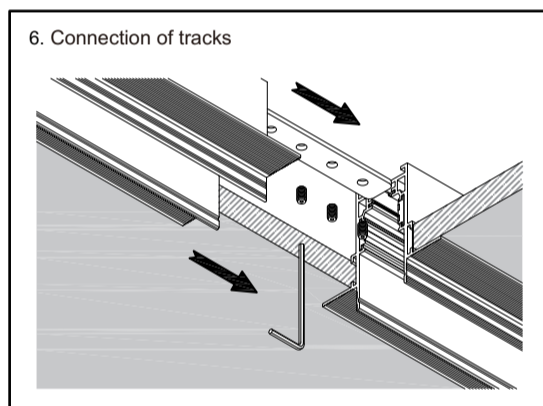

48V Trimless Track

DuraGreen®

Prior to commencing any installation, maintenance, or repair work, it is imperative to switch off the power supply.

48V Surface Track

DuraGreen®

Prior to commencing any installation, maintenance, or repair work, it is imperative to switch off the power supply.

48V Pendant Track

DuraGreen®

Prior to commencing any installation, maintenance, or repair work, it is imperative to switch off the power supply.