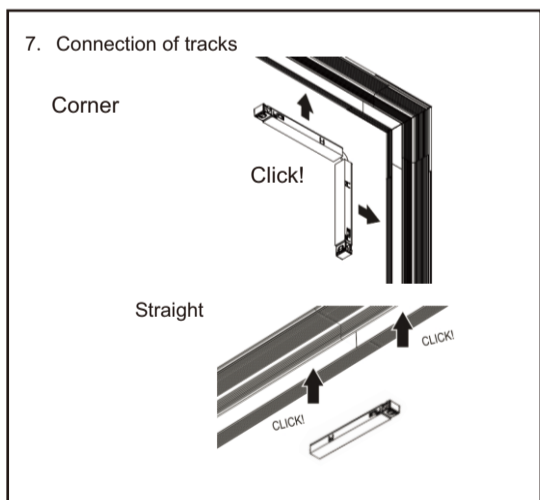

48V Trimless Track

DuraGreen®

Prior to commencing any installation, maintenance, or repair work, it is imperative to switch off the power supply.

48V Surface Track

DuraGreen®

Prior to commencing any installation, maintenance, or repair work, it is imperative to switch off the power supply.

48V Pendant Track

DuraGreen®

Prior to commencing any installation, maintenance, or repair work, it is imperative to switch off the power supply.