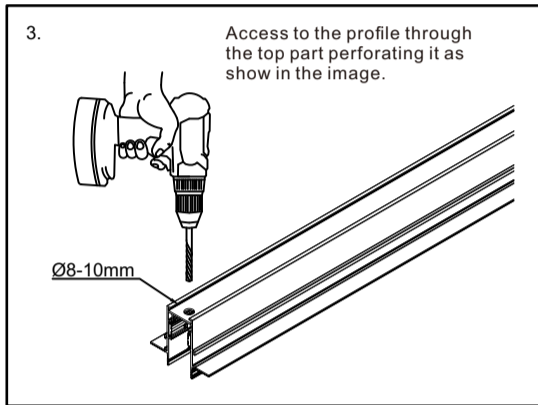

48V Trimless Track

DuraGreen®

Prior to commencing any installation, maintenance, or repair work, it is imperative to switch off the power supply.

48V Surface Track

DuraGreen®

Prior to commencing any installation, maintenance, or repair work, it is imperative to switch off the power supply.

48V Pendant Track

DuraGreen®

Prior to commencing any installation, maintenance, or repair work, it is imperative to switch off the power supply.