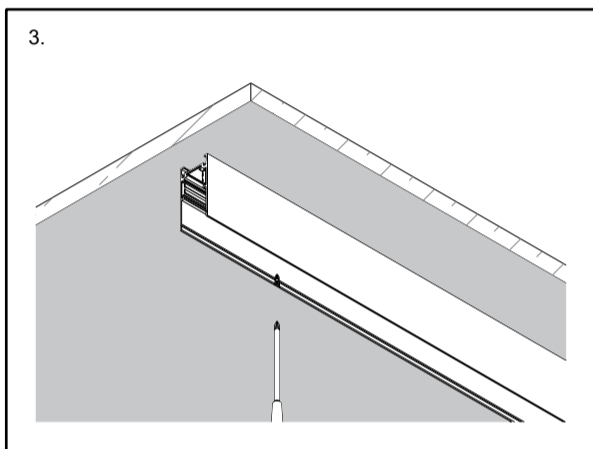

48V Trimless Track

DuraGreen®

Prior to commencing any installation, maintenance, or repair work, it is imperative to switch off the power supply.

48V Surface Track

DuraGreen®

Prior to commencing any installation, maintenance, or repair work, it is imperative to switch off the power supply.