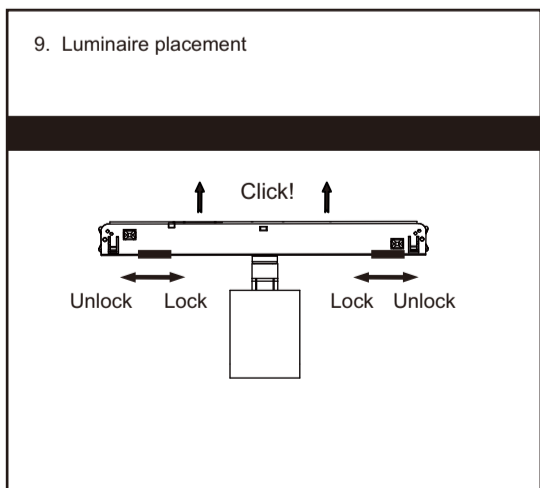

48V Trimless Track

DuraGreen®

Prior to commencing any installation, maintenance, or repair work, it is imperative to switch off the power supply.

48V Surface Track

DuraGreen®

Prior to commencing any installation, maintenance, or repair work, it is imperative to switch off the power supply.

48V Pendant Track

DuraGreen®

Prior to commencing any installation, maintenance, or repair work, it is imperative to switch off the power supply.