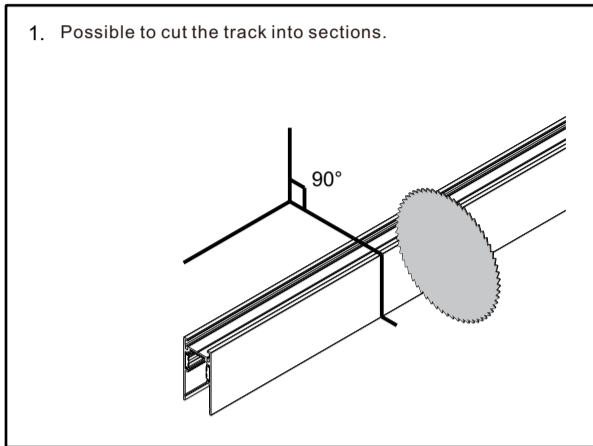

48V Trimless Track

DuraGreen®

Prior to commencing any installation, maintenance, or repair work, it is imperative to switch off the power supply.

48V Surface Track

DuraGreen®

Prior to commencing any installation, maintenance, or repair work, it is imperative to switch off the power supply.

48V Pendant Track

DuraGreen®

Prior to commencing any installation, maintenance, or repair work, it is imperative to switch off the power supply.