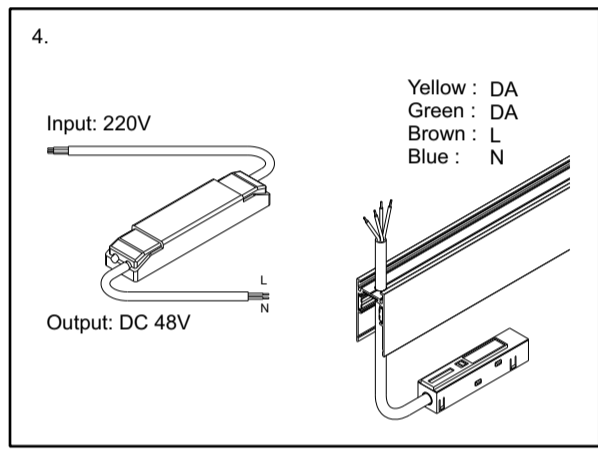

48V Trimless Track

DuraGreen®

Prior to commencing any installation, maintenance, or repair work, it is imperative to switch off the power supply.

48V Surface Track

DuraGreen®

Prior to commencing any installation, maintenance, or repair work, it is imperative to switch off the power supply.

48V Pendant Track

DuraGreen®

Prior to commencing any installation, maintenance, or repair work, it is imperative to switch off the power supply.