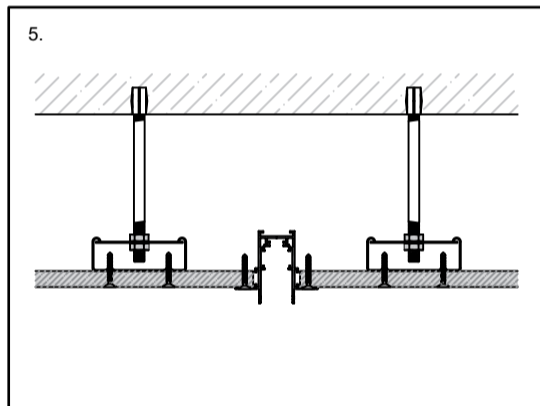

48V Trimless Track

DuraGreen®

Prior to commencing any installation, maintenance, or repair work, it is imperative to switch off the power supply.

48V Surface Track

DuraGreen®

Prior to commencing any installation, maintenance, or repair work, it is imperative to switch off the power supply.

48V Pendant Track

DuraGreen®

Prior to commencing any installation, maintenance, or repair work, it is imperative to switch off the power supply.