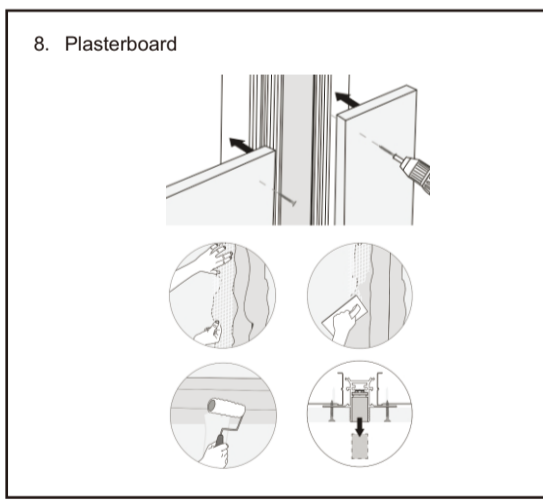

48V Trimless Track

DuraGreen®

Prior to commencing any installation, maintenance, or repair work, it is imperative to switch off the power supply.

48V Surface Track

DuraGreen®

Prior to commencing any installation, maintenance, or repair work, it is imperative to switch off the power supply.

48V Pendant Track

DuraGreen®

Prior to commencing any installation, maintenance, or repair work, it is imperative to switch off the power supply.