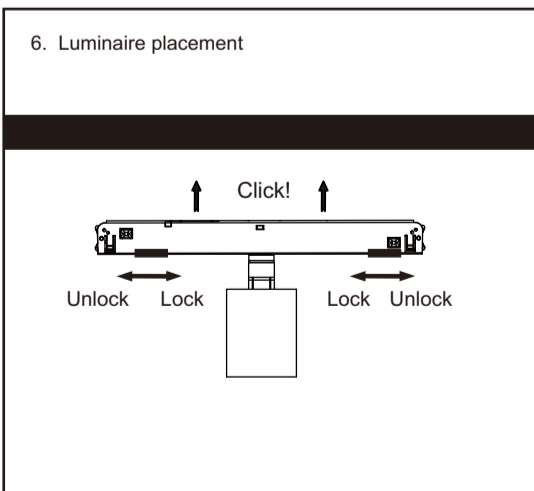

48V Trimless Track

DuraGreen®

Prior to commencing any installation, maintenance, or repair work, it is imperative to switch off the power supply.

48V Surface Track

DuraGreen®

Prior to commencing any installation, maintenance, or repair work, it is imperative to switch off the power supply.

48V Pendant Track

DuraGreen®

Prior to commencing any installation, maintenance, or repair work, it is imperative to switch off the power supply.