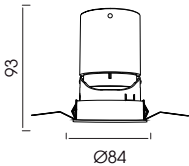

## Φ75 Adjustable Round

cutout :75mm

Adjustable Optic

**IP Rating:** IP20 and IP44 options  
**Optics:** 12°/20°/29°/44°  
**UGR:** < 10  
**CRI:** 98Ra  
**Lifetime:** >50,000 hrs (L70 B10)  
**CCT:** 2700K/3000K/3500K/4000K/5000K/  
 2000K-3000K/1800K-4000K/2700K-6000K