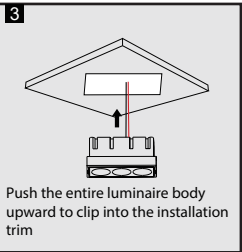

Trimless Version