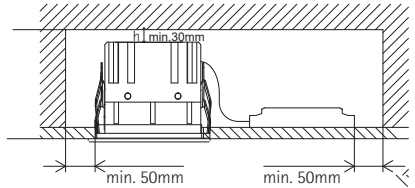

WARNING:

Please follow the provided instructions for guaranteed safety when using this fixture. Keep the instructions in a safe place.

Only authorized personnel should replace the light source in this fixture.

To prevent any potential hazards, the manufacturer or their authorized service agent should be the only ones to replace a damaged external flexible cable or cord in this luminaire.