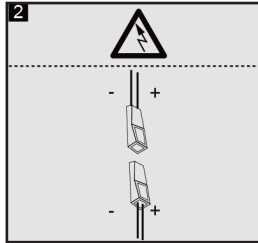

Frame Version