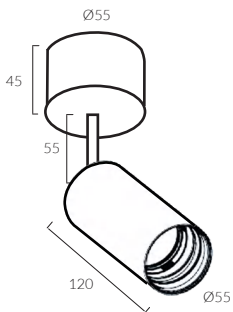

ORBIT

Φ55 Surface Adjustable Spotlight

Adjustable Optic

- IP Rating:** IP20 and IP44 options
- Optics:** 12°/20°/30°/40°
- UGR:** < 10
- CRI:** 98Ra
- Lifetime:** > 50,000 hrs (L70 B10)
- CCT:** 2700K/3000K
- Typical Source Efficacy (lm/W):** 110
- Control:** On/off, Mains Dim, 0/1-10V, Dali, Zigbee, Casambi
- Binning:** 2 Step MacAdams
- Input:** AC220-240V 50/60Hz
- Output:** DC 36V 350mA 15W
- Ambient temp:** -20 °C to 45 °C
- Class:** II
- Optional accessories:** Honeycomb louvre, Solite Lense, Spread Lense, Colour Filter

15W Ra98 3000K 12°

| h(m) | E(lx) | D(m) |
|------|-------|------|
| 0.5 | 19862 | 0.11 |
| 1.0 | 4965 | 0.22 |
| 1.5 | 2207 | 0.33 |
| 2.0 | 1241 | 0.43 |
| 2.5 | 794 | 0.54 |
| 3.0 | 552 | 0.65 |

15W Ra98 3000K 20°

| W system | lm system | optics | code |
|----------|-----------|--------|------------------|
| 10W | 639 | 12° | MAS5510W-30N12-B |
| 10W | 684 | 20° | MAS5510W-30N20-B |
| 10W | 738 | 30° | MAS5510W-30N30-B |
| 10W | 700 | 40° | MAS5510W-30N40-B |

| W system | lm system | optics | code |
|----------|-----------|--------|------------------|
| 15W | 808 | 12° | MAS5515W-30N12-B |
| 15W | 896 | 20° | MAS5515W-30N20-B |
| 15W | 956 | 30° | MAS5515W-30N30-B |
| 15W | 906 | 40° | MAS5515W-30N40-B |