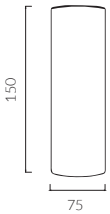

ORBIT

Φ75 Surface Fixed Light

Fixed

White Painted

Black Painted

Designed for super eye comfort,
minimum glare

IP Rating:	IP20 and IP44 options
Optics:	15°/24°/36°/55°
UGR:	<10
CRI:	98Ra
Lifetime:	>50,000 hrs (L70 B10)
CCT:	2700K/3000K
Typical Source	
Efficacy (lm/W):	110
Control:	On/off, Mains Dim, 0/1-10V, Dali, Zigbee, Casambi
Binning:	2 Step MacAdams
Input:	AC220-240V 50/60Hz
Output:	DC 36V 500mA 20W DC 36V 600mA 25W DC 36V 700mA 30W
Ambient temp:	-20 °C to 45 °C
Class:	II
Optional accessories:	Honeycomb louvre, Solite Lense, Spread Lense, Colour Filter

30W Ra98 3000K 15°

h(m)	E(lx)	D(m)
0.5	36897	0.12
1.0	9224	0.25
1.5	4100	0.37
2.0	2306	0.50
2.5	1476	0.62
3.0	1025	0.75

30W Ra98 3000K 24°

h(m)	E(lx)	D(m)
1.0	29283	0.18
2.0	7321	0.36
3.0	3254	0.53
4.0	1830	0.71
5.0	1171	0.89
6.0	813	1.07

30W Ra98 3000K 36°

h(m)	E(lx)	D(m)
1.0	11973	0.32
2.0	2993	0.63
3.0	1330	0.95
4.0	748	1.26
5.0	479	1.58
6.0	333	1.89

W system	lm system	optics	code
20W	1348	15°	MFS7520W-30N15-B
20W	1595	24°	MFS7520W-30N24-B
20W	1643	36°	MFS7520W-30N36-B
20W	1369	50°	MFS7520W-30N50-B