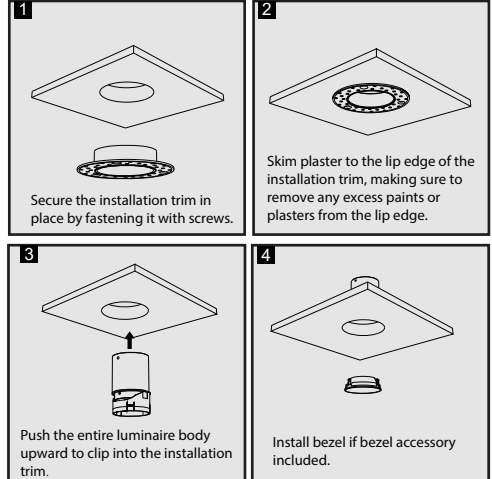

Trimless Version