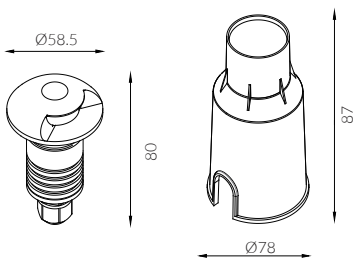

FOCUS

Φ78

Outdoor Asymmetric Surface Washer

Asymmetric optics

IP Rating:	IP67
Optics:	Asymmetric
UGR:	<19
CRI:	92Ra
Lifetime:	>50,000 hrs (L70 B10)
CCT:	3000K
Typical Source	
Efficacy (lm/W):	113
Control:	On/off
Binning	2 Step MacAdams
Voltage:	DC 24V
Power(W):	3W
Ambient temp:	-20 °C to 45 °C
Class:	III
Plug Type:	Plug & Play (2 pin) - male

W system	lm system	optics	code
3W	104	Asymmetric	SD1607A