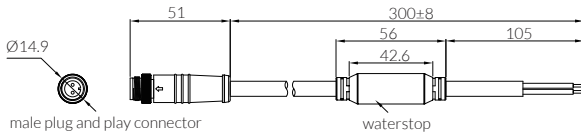

FOCUS

Φ78

Outdoor Asymmetric Surface Washer

Asymmetric optics

IP Rating:	IP67
Optics:	Asymmetric
UGR:	<19
CRI:	92Ra
Lifetime:	>50,000 hrs (L70 B10)
CCT:	3000K
Typical Source	
Efficacy (lm/W):	113
Control:	On/off
Binning	2 Step MacAdams
Voltage:	DC 24V
Power(W):	3W
Ambient temp:	-20 °C to 45 °C
Class:	III
Plug Type:	Plug & Play (2 pin) - male

W system	lm system	optics	code
3W	104	Asymmetric	SD1607A