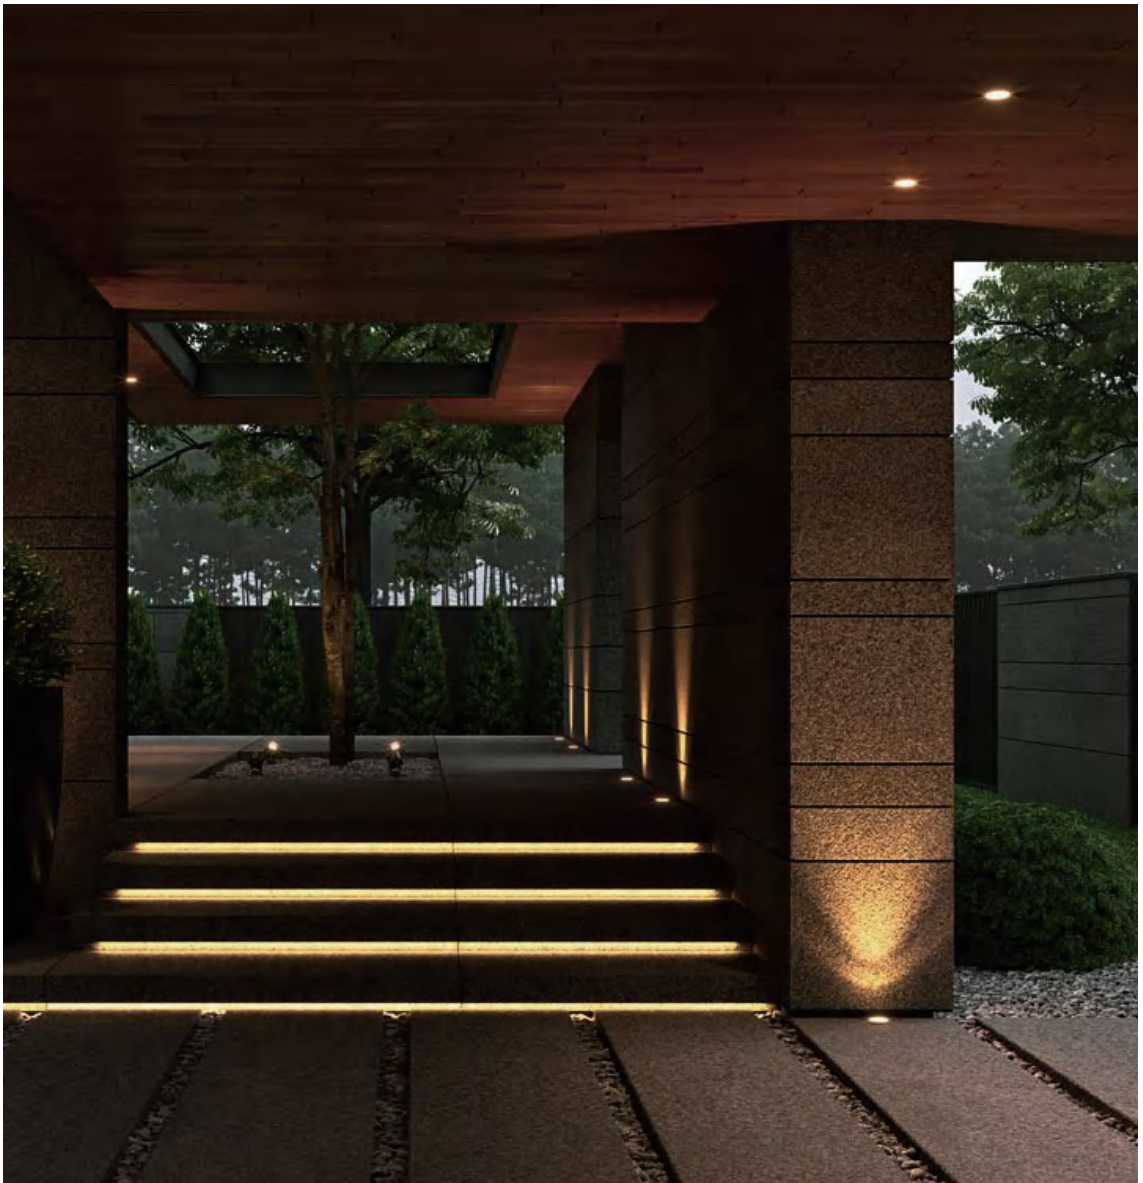

W system	lm system	optics	code
12W	639	15°	UL10412W-30N15
12W	936	24°	UL10412W-30N24
12W	933	36°	UL10412W-30N36