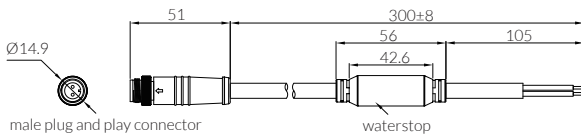

## Φ140

### Outdoor Uplights

cutout : 140mm

Fixed Optic

male plug and play connector

waterstop

- IP Rating:** IP67
- Optics:** 15°/24°/36°
- UGR:** <19
- CRI:** 92Ra
- Lifetime:** >50,000 hrs (L70 B10)
- CCT:** 3000K
- Typical Source**
- Efficacy (lm/W):** 113
- Control:** On/off, Mains Dim, 0/1-10V, Dali, Zigbee, Casambi
- Binning** 2 Step MacAdams
- Voltage:** DC 24V
- Power(W):** 20W
- Ambient temp:** -20 °C to 45 °C
- Class:** III
- Plug Type:** Plug & Play (2 pin) - male