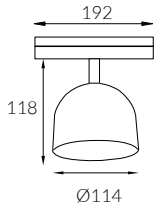

CUPOLA 48V

Φ114

48V Surface Downlight

minimal track

standard track

White Painted

Black Painted

IP Rating:	IP20
Optics:	10°/24°/36°/55°
UGR:	< 10
CRI:	98Ra
Lifetime:	>50,000 hrs (L70 B10)
CCT:	2700K/3000K/3500K/4000K/5000K/2700K-6000K
Typical Source	
Efficacy (lm/W):	110
Control:	On/off, 0/1-10V, Dali, Zigbee, Casambi
Binning	2 Step MacAdams
Input:	48 VDC
Output:	DC 36V 150mA 6W DC 36V 200mA 8W
Ambient temp:	-20 C to 45 C
Class:	III

W system	lm system	optics	code
6W	376	10°	M22CUSSE11406W-30N10-B
6W	597	24°	M22CUSSE11406W-30N24-B
6W	590	36°	M22CUSSE11406W-30N36-B
6W	545	55°	M22CUSSE11406W-30N55-B

W system	lm system	optics	code
8W	445	10°	M22CUSSE11408W-30N10-B
8W	738	24°	M22CUSSE11408W-30N24-B
8W	736	36°	M22CUSSE11408W-30N36-B
8W	672	55°	M22CUSSE11408W-30N55-B