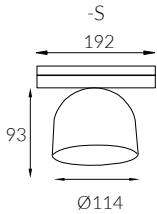

CUPOLA 48V

Φ114

48V Surface Downlight

minimal track

standard track

White Painted

Black Painted

IP Rating:	IP20
Optics:	10°/24°/36°/55°
UGR:	< 10
CRI:	98Ra
Lifetime:	>50,000 hrs (L70 B10)
CCT:	2700K/3000K/3500K/4000K/5000K/2700K-6000K
Typical Source	
Efficacy (lm/W):	110
Control:	On/off, 0/1-10V, Dali, Zigbee, Casambi
Binning	2 Step MacAdams
Input:	48 VDC
Output:	DC 36V 150mA 6W DC 36V 200mA 8W
Ambient temp:	-20 C to 45 C
Class:	III

W system	lm system	optics	code
6W	376	10°	M22CUSSE11406W-30N10-B
6W	597	24°	M22CUSSE11406W-30N24-B
6W	590	36°	M22CUSSE11406W-30N36-B
6W	545	55°	M22CUSSE11406W-30N55-B

W system	lm system	optics	code
8W	445	10°	M22CUSSE11408W-30N10-B
8W	738	24°	M22CUSSE11408W-30N24-B
8W	736	36°	M22CUSSE11408W-30N36-B
8W	672	55°	M22CUSSE11408W-30N55-B