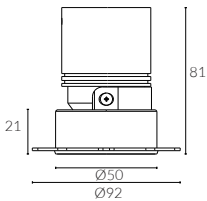

ACME CURVE

Φ57 Engine Curve

Trimless Adjustable Round Downlight

cutout:57mm

Adjustable Optic

Curve baffle for soft and subtle beams