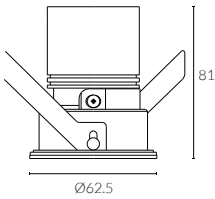

ACME CURVE

Φ57 Engine Curve

Adjustable Round Downlight

cutout: 57mm

Adjustable Optic

Curve baffle for soft and subtle beams

bezel | baffle

IP Rating:	IP20 and IP44 options
Optics:	15°/24°/36°
UGR:	< 10
CRI:	98Ra
Lifetime:	> 50,000 hrs (L70 B10)
CCT:	2700K/3000K/3500K/4000K/5000K/ 2000K-3000K/1800K-4000K/2700K-6000K