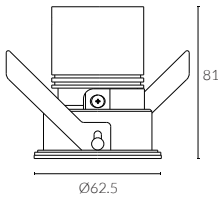

ACME STRAIGHT

Φ57 Engine

Adjustable Round Downlight

cutout :57mm

Adjustable Optic

bezel | baffle

IP Rating:	IP20 and IP44 options
Optics:	15°/24°/36°
UGR:	<10
CRI:	98Ra
Lifetime:	>50,000 hrs (L70 B10)
CCT:	2700K/3000K/3500K/4000K/5000K/ 2000K-3000K/1800K-4000K/2700K-6000K