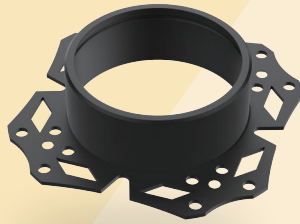

Our light fixtures are made of the highest quality metal materials, like pure aluminium and solid brass. Our process is precise and sustainable to achieve circular products that last longer and look stylish.

The ACME light engines come in three distinct shapes: straight baffle for maximum brightness, curve baffle for a softer light effect, and semi-recessed baffle for added ceiling decoration. They are available in five different sizes with both trimmed and trimless bezels (cutouts of 50mm, 57mm, 68mm, and 78mm) and offered in seven standard finishes including white 9016, black 9005, polished chrome, black nickel, antique bronze, and solid brass.

ACME STRAIGHT

ACME CURVE

ACME SEMI

We transform premium materials into fine luxury goods that elevate any space.

ACME

Light engine

Installation frame trimless

Installation frame trim