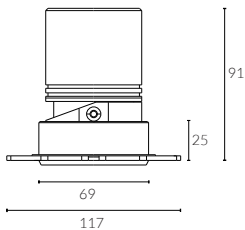

ACME STRAIGHT

Φ78 Engine

Trimless Adjustable Round Downlight

cutout: 78mm

Adjustable Optic

baffle

Black Painted
9005

White Painted
9016