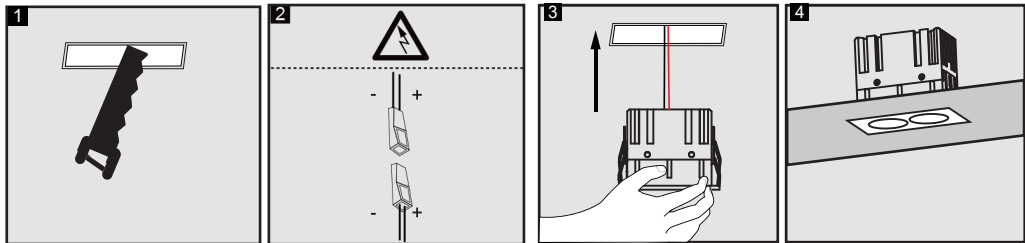

Frame Version