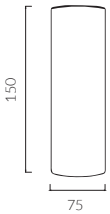

ORBIT

Φ75 Surface Fixed Light

Fixed

White Painted

Black Painted

Designed for super eye comfort,
minimum glare

IP Rating:	IP20 and IP44 options
Optics:	15°/24°/36°/50°
UGR:	<10
CRI:	98Ra
Lifetime:	>50,000 hrs (L70 B10)
CCT:	2700K/3000K
Typical Source	
Efficacy (lm/W):	110
Control:	On/off, Mains Dim, 0/1-10V, Dali, Zigbee, Casambi
Binning:	2 Step MacAdams
Input:	AC 220-240V 50/60Hz
Output:	DC 36V 500mA 20W DC 36V 600mA 25W DC 36V 700mA 30W
Ambient temp:	-20 °C to 45 °C
Class:	II
Optional accessories:	Honeycomb louver, Solite Lense, Spread Lense, Colour Filter

30W Ra98 3000K 15°

h(m)	E(lx)	D(m)
0.5	36897	0.12
1.0	9224	0.25
1.5	4100	0.37
2.0	2306	0.50
2.5	1476	0.62
3.0	1025	0.75

30W Ra98 3000K 24°

h(m)	E(lx)	D(m)
1.0	29283	0.18
2.0	7321	0.36
3.0	3254	0.53
4.0	1830	0.71
5.0	1171	0.89
6.0	813	1.07

30W Ra98 3000K 36°

h(m)	E(lx)	D(m)
1.0	11973	0.32
2.0	2993	0.63
3.0	1330	0.95
4.0	748	1.26
5.0	479	1.58
6.0	333	1.89

W system	lm system	optics	code
20W	1348	15°	MFS7520W-30N15-B
20W	1595	24°	MFS7520W-30N24-B
20W	1643	36°	MFS7520W-30N36-B
20W	1369	50°	MFS7520W-30N50-B