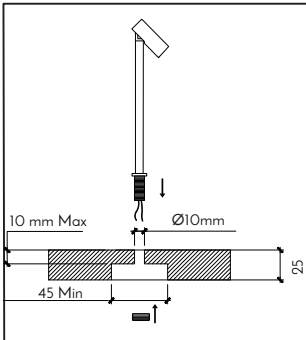

INSTALLATION

WARNING:

Please follow the provided instructions for guaranteed safety when using this fixture. Keep the instructions in a safe place.

Only authorized personnel should replace the light source in this fixture.

To prevent any potential hazards, the manufacturer or their authorized service agent should be the only ones to replace a damaged external flexible cable or cord in this luminaire.

Downlight

Spotlight

Spotlight