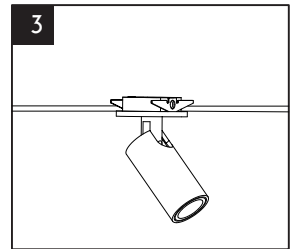

INSTALLATION

WARNING:

Please follow the provided instructions for guaranteed safety when using this fixture. Keep the instructions in a safe place.

Only authorized personnel should replace the light source in this fixture.

To prevent any potential hazards, the manufacturer or their authorized service agent should be the only ones to replace a damaged external flexible cable or cord in this luminaire.

Downlight

Spotlight

Spotlight