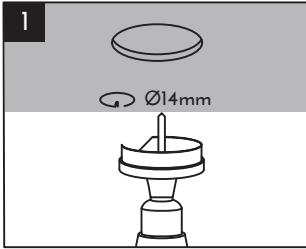

INSTALLATION

WARNING:

Please follow the provided instructions for guaranteed safety when using this fixture. Keep the instructions in a safe place.

Only authorized personnel should replace the light source in this fixture.

To prevent any potential hazards, the manufacturer or their authorized service agent should be the only ones to replace a damaged external flexible cable or cord in this luminaire.

Downlight

Spotlight

Spotlight