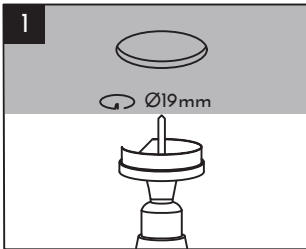

INSTALLATION

WARNING:

Please follow the provided instructions for guaranteed safety when using this fixture. Keep the instructions in a safe place.

Only authorized personnel should replace the light source in this fixture.

To prevent any potential hazards, the manufacturer or their authorized service agent should be the only ones to replace a damaged external flexible cable or cord in this luminaire.

Downlight

Spotlight

Spotlight