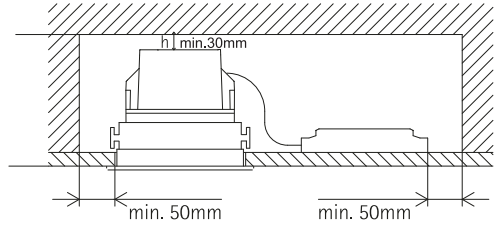

INSTALLATION

WARNING:

Please follow the provided instructions for guaranteed safety when using this fixture. Keep the instructions in a safe place.

Only authorized personnel should replace the light source in this fixture.

To prevent any potential hazards, the manufacturer or their authorized service agent should be the only ones to replace a damaged external flexible cable or cord in this luminaire.