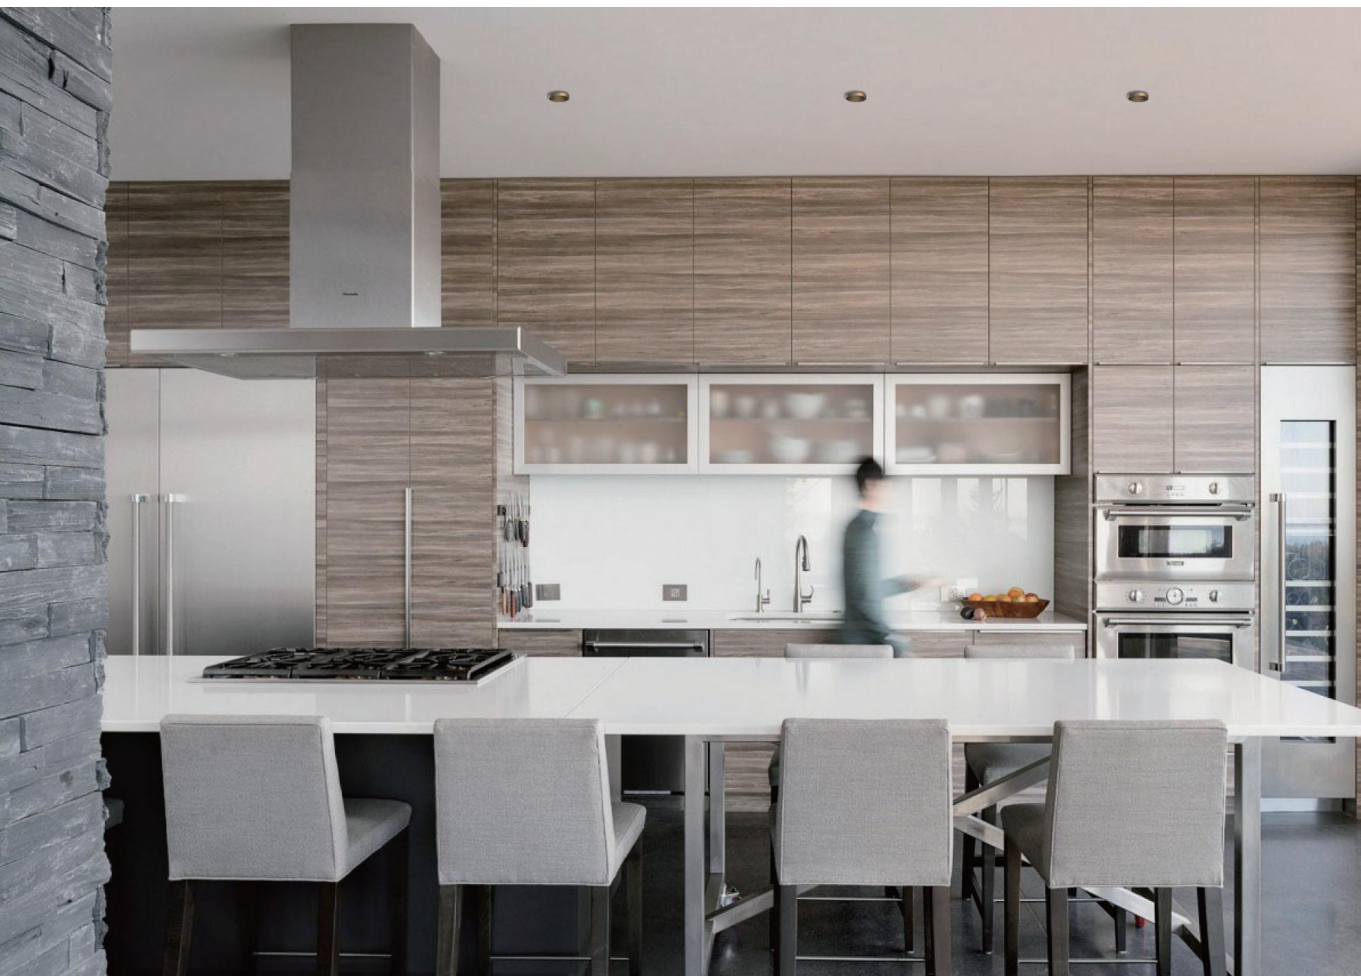

W system	lm system	optics	code
6W	367	15°	AFL5706W-M-TL-30N15-B
6W	349	24°	AFL5706W-M-TL-30N24-B
6W	340	36°	AFL5706W-M-TL-30N36-B

W system	lm system	optics	code
8W	419	15°	AFL5708W-M-TL-30N15-B
8W	470	24°	AFL5708W-M-TL-30N24-B
8W	456	36°	AFL5708W-M-TL-30N36-B

W system	lm system	optics	code
10W	462	15°	AFL5710W-M-TL-30N15-B
10W	628	24°	AFL5710W-M-TL-30N24-B
10W	616	36°	AFL5710W-M-TL-30N36-B