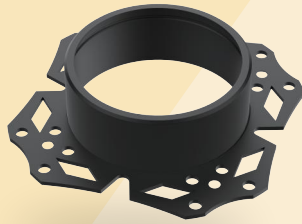

Our light fixtures are made of the highest quality metal materials, like pure aluminium and solid brass. Our process is precise and sustainable to achieve circular products that last longer and look stylish.

The ACME light engines come in three distinct shapes: straight baffle for maximum brightness, curve baffle for a softer light effect, and semi-recessed baffle for added ceiling decoration. They are available in five different sizes with both trimmed and trimless bezels (cutouts of 50mm, 57mm, 68mm, and 78mm) and offered in seven standard finishes including white 9016, black 9005, polished chrome, black nickel, antique bronze, and solid brass.

ACME STRAIGHT

ACME CURVE

ACME SEMI

We transform premium materials into fine luxury goods that elevate any space.

ACME

Light engine

Installation frame trimless

Installation frame trim