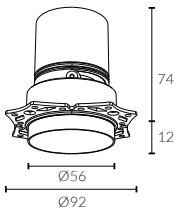

ACME SEMI

Φ57 Engine Semi-recessed Trimless Adjustable Round Downlight

cutout:57mm

Adjustable Optic