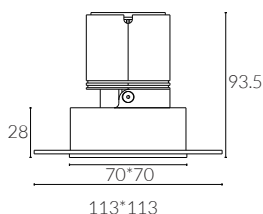

ACME SQUARE

Φ68 Engine

Trimless Adjustable Square Downlight

cutout :80*80mm

Adjustable Optic

baffle

White Painted 9016

Black Painted 9005