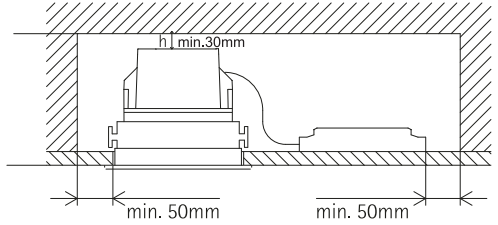

Adjustable Downlight

INSTALLATION

WARNING:

Please follow the provided instructions for guaranteed safety when using this fixture. Keep the instructions in a safe place.

Only authorized personnel should replace the light source in this fixture.

To prevent any potential hazards, the manufacturer or their authorized service agent should be the only ones to replace a damaged external flexible cable or cord in this luminaire.