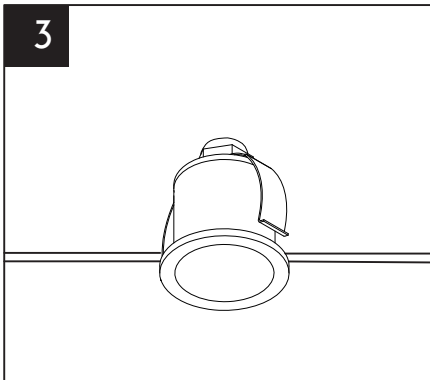

Adjustable Downlight

INSTALLATION

WARNING:

Please follow the provided instructions for guaranteed safety when using this fixture. Keep the instructions in a safe place.

Only authorized personnel should replace the light source in this fixture.

To prevent any potential hazards, the manufacturer or their authorized service agent should be the only ones to replace a damaged external flexible cable or cord in this luminaire.