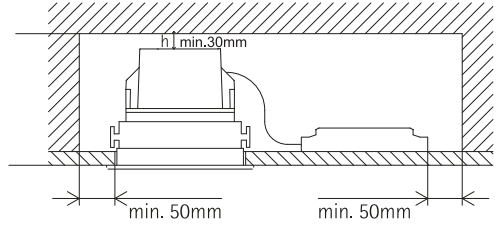

Adjustable Downlight

INSTALLATION

WARNING:

Please follow the provided instructions for guaranteed safety when using this fixture. Keep the instructions in a safe place.

Only authorized personnel should replace the light source in this fixture.

To prevent any potential hazards, the manufacturer or their authorized service agent should be the only ones to replace a damaged external flexible cable or cord in this luminaire.