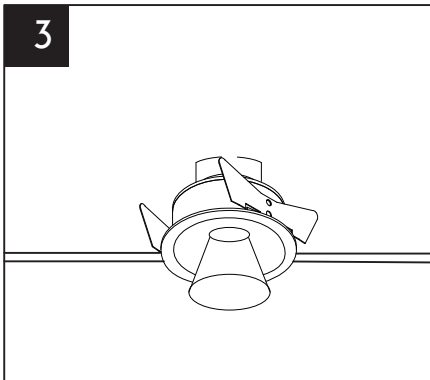

Adjustable Downlight

INSTALLATION

WARNING:

Please follow the provided instructions for guaranteed safety when using this fixture. Keep the instructions in a safe place.

Only authorized personnel should replace the light source in this fixture.

To prevent any potential hazards, the manufacturer or their authorized service agent should be the only ones to replace a damaged external flexible cable or cord in this luminaire.