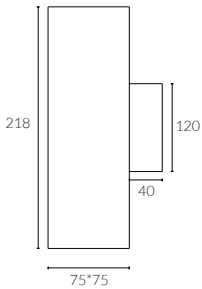

Φ68 Engine Wall Light

- White Painted
- Black Painted
- Antique Bronze
- Brushed Grey

- **IP Rating:** IP20 and IP44 options
- **Optics:** 15°/24°/36°/50°
- **UGR:** <10
- **CRI:** 98Ra
- **Lifetime:** >50,000 hrs (L70 B10)
- **CCT:** 2700K/3000K/3500K/4000K/5000K/
  2000K-3000K/1800K-4000K/2700K-6000K

- **Typical Source Efficacy (lm/W):** 110
- **Control:** On/off, Mains Dim, 0/1-10V, Dali, Zigbee, Casambi
- **Binning:** 2 Step MacAdams
- **Input:** AC220-240V 50/60Hz
- **Output:** DC 36V 200mA 8Wx2
  DC 36V 250mA 10Wx2
  DC 36V 300mA 12Wx2
- **Ambient temp:** -20 °C to 45 °C
- **Class:** II
- **Optional accessories:** Honeycomb louvre, Solite Lense, Spread Lense, Colour Filter
- **Material:** Fine aluminium 6063A