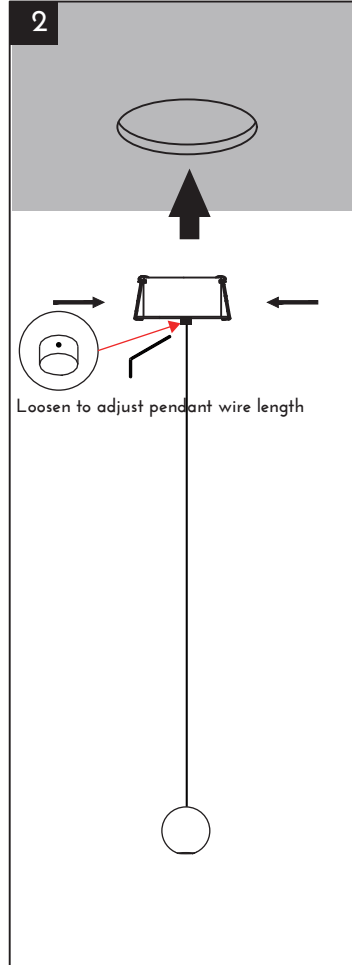

RECESSED PENDANT

INSTALLATION