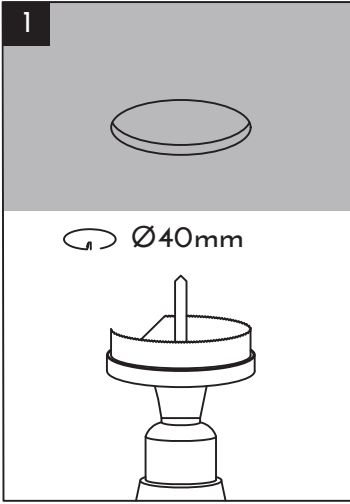

RECESSED PENDANT

INSTALLATION