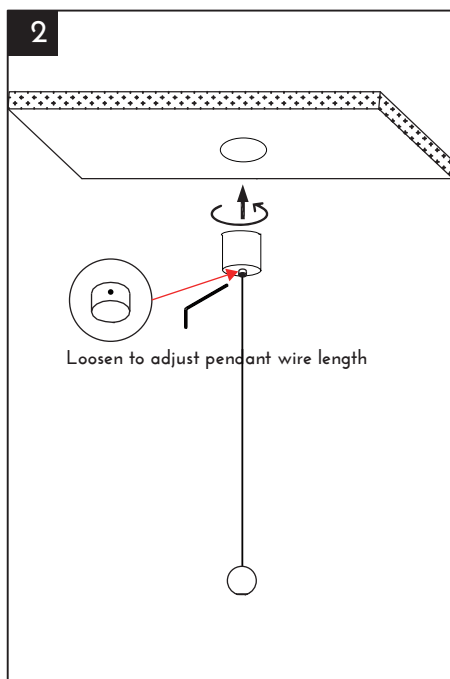

SURFACE PENDANT

INSTALLATION

WARNING:

Please follow the provided instructions for guaranteed safety when using this fixture. Keep the instructions in a safe place.

Only authorized personnel should replace the light source in this fixture.

To prevent any potential hazards, the manufacturer or their authorized service agent should be the only ones to replace a damaged external flexible cable or cord in this luminaire.