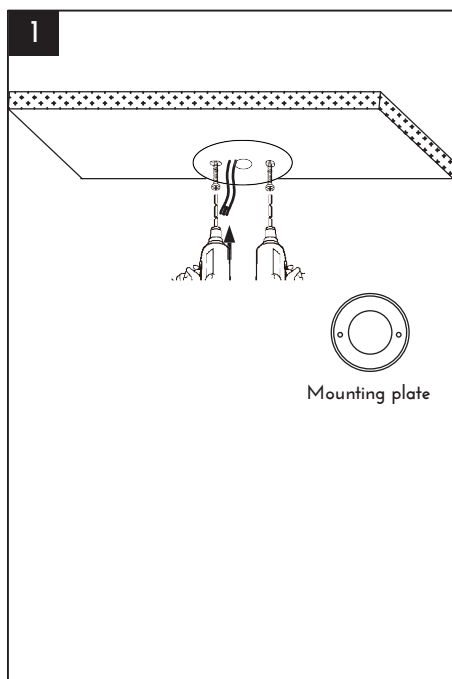

SURFACE PENDANT

INSTALLATION

WARNING:

Please follow the provided instructions for guaranteed safety when using this fixture. Keep the instructions in a safe place.

Only authorized personnel should replace the light source in this fixture.

To prevent any potential hazards, the manufacturer or their authorized service agent should be the only ones to replace a damaged external flexible cable or cord in this luminaire.