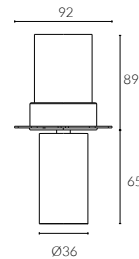

ACME SPY

Φ57 In/out Spotlights

cutout: 57mm

Adjustable Optic

matt white painted

matt black painted

Recessed Trim

Recessed Trimless

8W Ra98 3000K 15°

h(m)	E(lx)	D(m)
0.5	7550	0.11
1.0	1888	0.22
1.5	839	0.34
2.0	472	0.45
2.5	302	0.56
3.0	210	0.67

8W Ra98 3000K 24°

h(m)	E(lx)	D(m)
0.5	2868	0.24
1.0	717	0.49
1.5	319	0.73
2.0	179	0.98
2.5	115	1.22
3.0	80	1.46