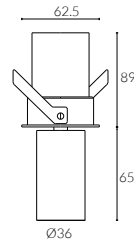

ACME SPY

Φ57 In/out Spotlights

cutout: 57mm

Adjustable Optic

matt white painted

matt black painted

Recessed Trim

Recessed Trimless

8W Ra98 3000K 15°

h(m)	E(lx)	D(m)
0.5	7550	0.11
1.0	1888	0.22
1.5	839	0.34
2.0	472	0.45
2.5	302	0.56
3.0	210	0.67

8W Ra98 3000K 24°

h(m)	E(lx)	D(m)
0.5	2868	0.24
1.0	717	0.49
1.5	319	0.73
2.0	179	0.98
2.5	115	1.22
3.0	80	1.46