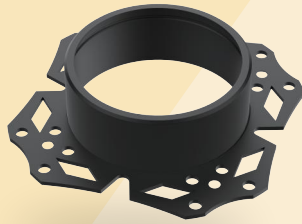

ACME STRAIGHT SHALLOW

Φ68 Engine Fixed Round Downlight

cutout :68mm

Fixed Optic

bezel | baffle

- IP Rating:** IP20 and IP44 options
- Optics:** 15°/24°/36°/50°
- UGR:** <10
- CRI:** 98Ra
- Lifetime:** >50,000 hrs (L70 B10)
- CCT:** 2700K/3000K/3500K/4000K/5000K/
2000K-3000K/1800K-4000K/2700K-6000K

White Painted 9016

Brushed Grey

Polished Chrome

Our light fixtures are made of the highest quality metal materials, like pure aluminium and solid brass. Our process is precise and sustainable to achieve circular products that last longer and look stylish.

The ACME light engines come in three distinct shapes: straight baffle for maximum brightness, curve baffle for a softer light effect, and semi-recessed baffle for added ceiling decoration. They are available in five different sizes with both trimmed and trimless bezels (cutouts of 50mm, 57mm, 68mm, and 78mm) and offered in seven standard finishes including white 9016, black 9005, polished chrome, black nickel, antique bronze, and solid brass.

ACME STRAIGHT

ACME CURVE

ACME SEMI

We transform premium materials into fine luxury goods that elevate any space.

ACME

Light engine

Installation frame trimless

Installation frame trim