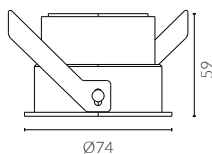

ACME STRAIGHT SHALLOW

Φ68 Engine Fixed Round Downlight

cutout :68mm

Fixed Optic

bezel | baffle

- IP Rating:** IP20 and IP44 options
- Optics:** 15°/24°/36°/50°
- UGR:** <10
- CRI:** 98Ra
- Lifetime:** >50,000 hrs (L70 B10)
- CCT:** 2700K/3000K/3500K/4000K/5000K/
2000K-3000K/1800K-4000K/2700K-6000K