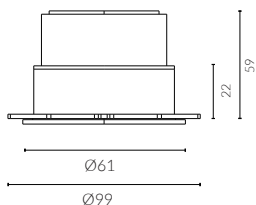

### Trimless Fixed Round Downlight

cutout :68mm

Fixed Optic

baffle

- IP Rating:** IP20 and IP44 options
- Optics:** 15°/24°/36°/50°
- UGR:** < 10
- CRI:** 98Ra
- Lifetime:** > 50,000 hrs (L70 B10)
- CCT:** 2700K/3000K/3500K/4000K/5000K/  
2000K-3000K/1800K-4000K/2700K-6000K