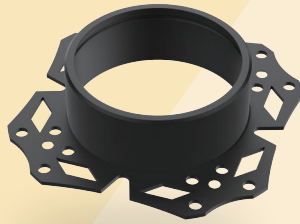

### Trimless Fixed Round Downlight

cutout :68mm

Fixed Optic

baffle

- IP Rating:** IP20 and IP44 options
- Optics:** 15°/24°/36°/50°
- UGR:** < 10
- CRI:** 98Ra
- Lifetime:** > 50,000 hrs (L70 B10)
- CCT:** 2700K/3000K/3500K/4000K/5000K/  
2000K-3000K/1800K-4000K/2700K-6000K

Polished Chrome

Our light fixtures are made of the highest quality metal materials, like pure aluminium and solid brass. Our process is precise and sustainable to achieve circular products that last longer and look stylish.

The ACME light engines come in three distinct shapes: straight baffle for maximum brightness, curve baffle for a softer light effect, and semi-recessed baffle for added ceiling decoration. They are available in five different sizes with both trimmed and trimless bezels (cutouts of 50mm, 57mm, 68mm, and 78mm) and offered in seven standard finishes including white 9016, black 9005, polished chrome, black nickel, antique bronze, and solid brass.

ACME STRAIGHT

ACME CURVE

ACME SEMI

We transform premium materials into fine luxury goods that elevate any space.

ACME

Light engine

Installation frame trimless

Installation frame trim