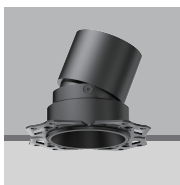

W system	lm system	optics	code
12W	689	15°	AFL7812W-TL-30N15
12W	671	24°	AFL7812W-TL-30N24
12W	618	36°	AFL7812W-TL-30N36
12W	598	50°	AFL7812W-TL-30N50