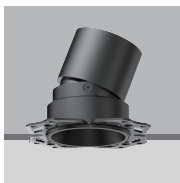

W system	lm system	optics	code
10W	580	15°	AFL7810W-TL-30N15
10W	563	24°	AFL7810W-TL-30N24
10W	519	36°	AFL7810W-TL-30N36
10W	500	50°	AFL7810W-TL-30N50