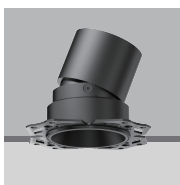

Ambient temp:	-20 °C to 45 °C
Class:	II
Optional accessories:	Honeycomb louvre, Solite Lense, Spread Lense, Colour Filter
Material:	Fine aluminium 6063A
Fire resistance test:	60 minutes

DuraGreen project:
Covent Garden, Londoner Hotel