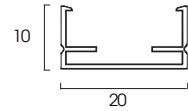

Accessories not included

CHY-1
aluminium profile