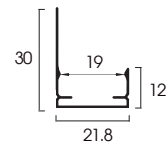

CHY-2
aluminium profile
with glare shield

IP Rating:	IP67
Optics:	15°/30°/25°/45°
CRI:	>80Ra
Lifetime:	>50,000 hrs (L70 B10)
CCT:	RGBW
LEDS/M:	28pcs
Control:	On/off, Mains Dim, 0/1-10V, Dali, Zigbee, Casambi
Binning	2 Step MacAdams
Voltage:	DC 24V
Power(W):	18W/m,24W/m
Ambient temp:	-20 °C to 45 °C
Class:	III